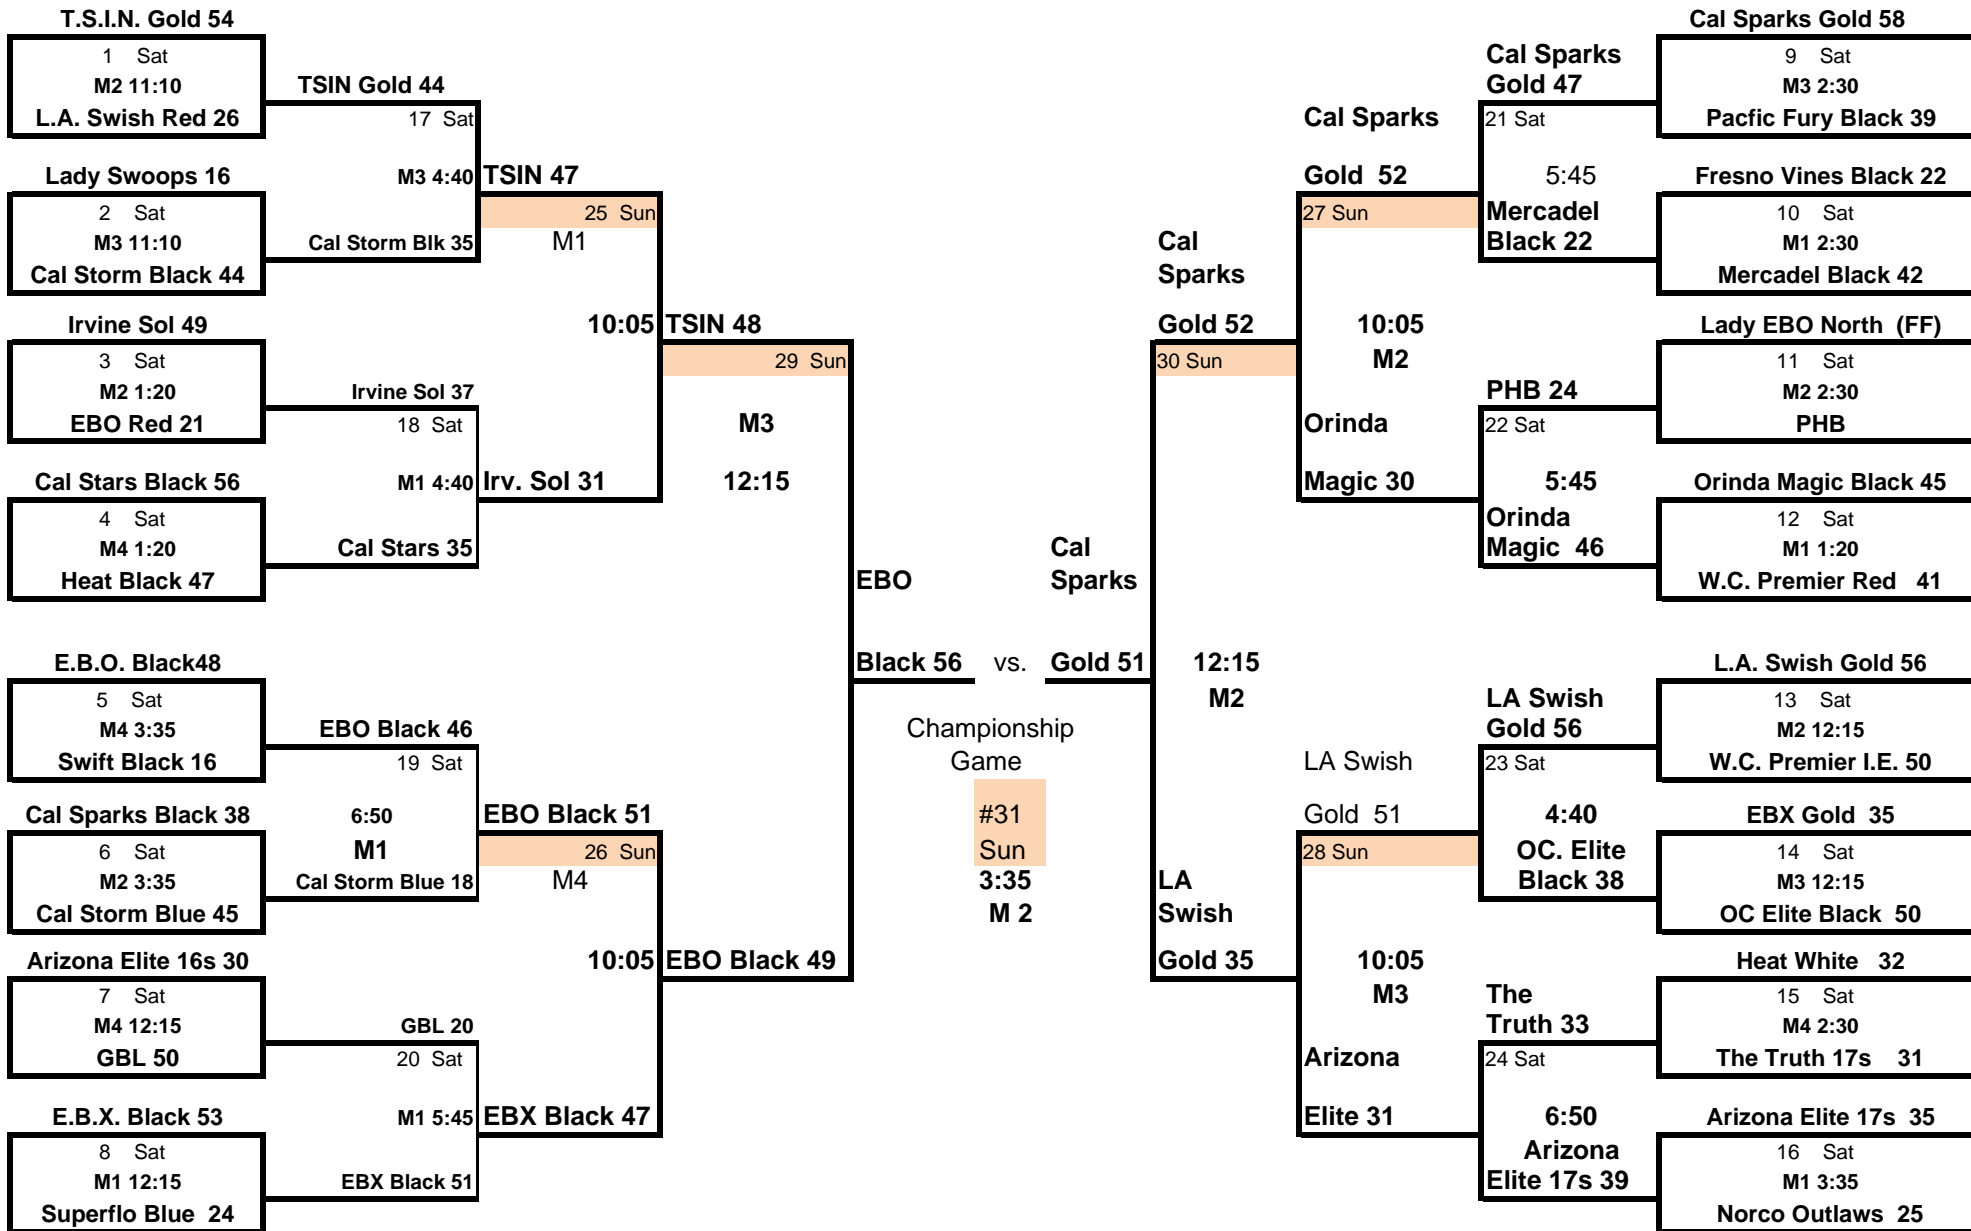

California Classic 2008 March Madness Invitational

Spokane Region

New Orleans Region

1st Round Losers move to Invitational NIT Bracket. Bottom Team in bracket is Home wears light Uniform.