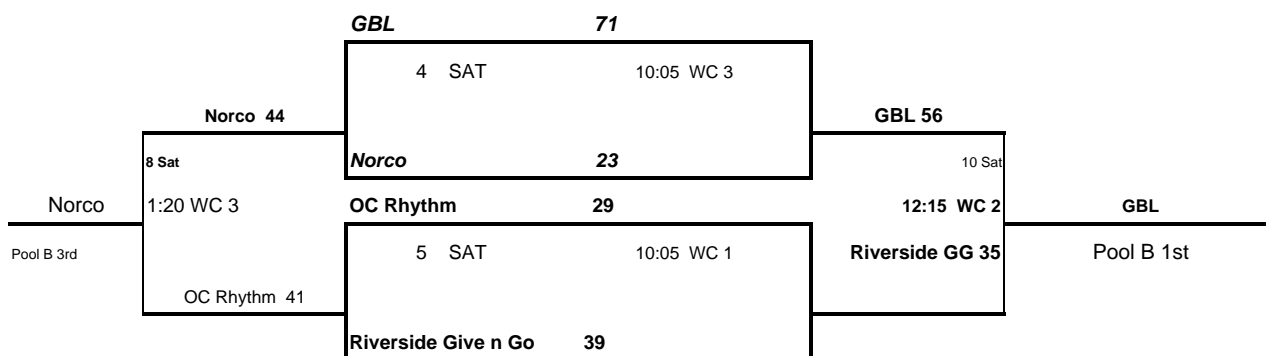

Pool A		W/L
1	Ariz. Elite 15s	2-0
2	Pacific Fury Purple	1-1
3	The Truth	0-2

Pool C		W/L
1	GBL	2-0
2	Cal Storm Navy	0-2
3	OC Elite 15 Orange	1-1

Pool B		W/L
1	LA Swish 15s	2-0
2	Norco Outlaws	0-2
3	Ventura Spartans	1-1

Pool D		W/L
1	HSP	0-2
2	W.C. Premier 15s Black	2-0
3	Arizona Elite 15s May	1-1

Day	Game	Gym-Court	Game Time	Home	Score	Visitor	Score
(Pool A)							
Saturday	1	M2	9:00	A1	67	A2	28
Saturday	2	M1	11:10	A3	23	A1	66
Saturday	3	WC3	3:35	A2	43	A3	27
(Pool B)							
Saturday	4	M1	9:00	B1	53	B2	10
Saturday	5	CC1	12:15	B1	47	B3	22
Saturday	6	CC2	2:30	B2	14	B3	43
(Pool C)							
Saturday	7	WC2	9:00	C1	63	C2	37
Saturday	8	WC1	11:10	C1	44	C3	23
Saturday	9	WC1	1:20	C2	44	C3	48
(Pool D)							
Saturday	10	M3	9:00	D1	16	D2	32
Saturday	11	M4	11:10	D1	18	D3	42
Saturday	12	CC2	3:35	D2	37	D3	29
Sunday Games							
Sunday	13	WC3	1:20	A3rd The Truth	32	C3rd Cal Storm Navy	36
Sunday	14	WC3	2:30	B3rd Norco Outlaws	19	D3rd HSP	27

Pool A

Team	Saturday
1 LA Swish	2-0
2 Socal Swoosh Red	1-1
3 Ventura Spartans	0-2

Day	Game	Gym-Court	Game Time	Home	Score	Visitor	Score
<i>Consolation &amp; Shootout Games Sunday</i>							
Sat	1	WC 3	11:10	A1	43	A2	22
Sat	2	WC 1	2:30	A1	61	A3	12
Sat	3	WC 3	4:40	A2	42	A3	4

Pool B

Pool C

Day	Game	Gym-Court	Game Time	Home	Score	Visitor	Score
<i>Championship Round Robin Play</i>							
Sunday	12	M 1	12:15	A1st LA Swish	32	C1st TSIN	13
Sunday	13	M 3	2:30	B1st GBL	43	C1st TSIN	17
Sunday	14	M 2	4:40	A1st LA Swish	36	B1st GBL	64
<i>Consolation &amp; Shootout Games Sunday</i>							
Sunday	15	WC 3	9:00	B4th OC Rhythm	41	C4th Cal Sparks	28
Sunday	16	WC 3	10:05	B3rd Norco	38	C3rd Int. Warriors	27
Sunday	17	WC 3	11:10	C2nd OC Elite	37	A3rd	5
Sunday	18	WC 3	12:15	A2nd SC Swoosh	38	B2nd	31