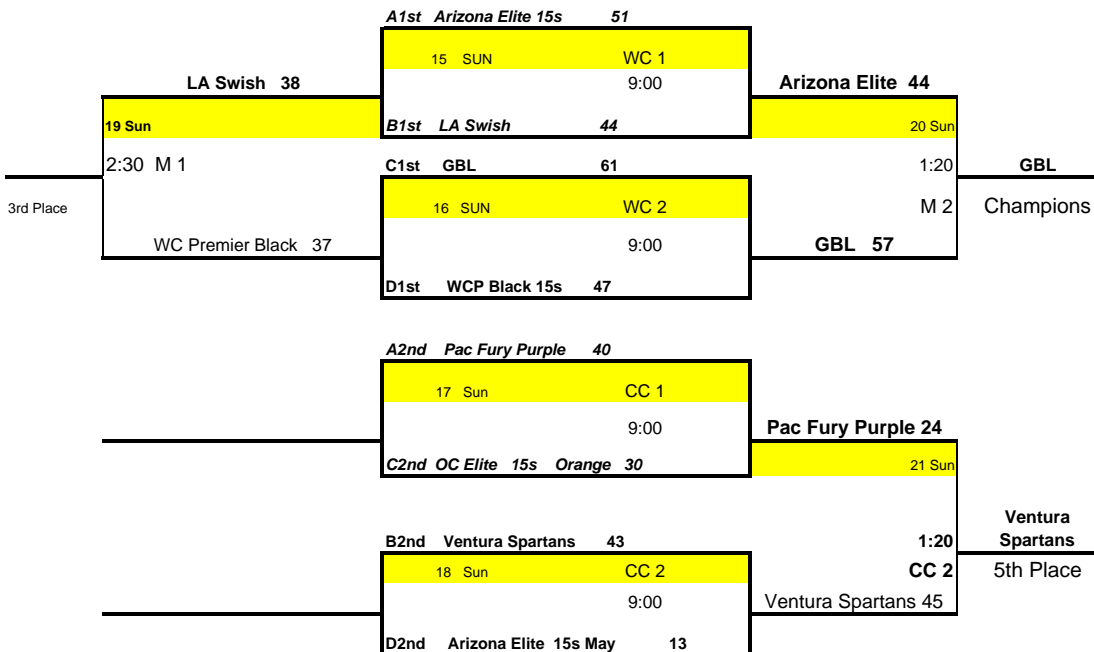

**L21 Cal Sparks Blue 42**

52 Sun	10:05 CC 1	Cal Sparks Blue 32
--------	------------	--------------------

<b>L22 SD Swish Blue 25</b>	55 Sun
-----------------------------	--------

<b>L23 OC Elite Black 45</b>	4:40	Cal Sparks Blue
------------------------------	------	-----------------

<b>L26 Cal Sparks 16s Blk 38</b>		T 5th Place
----------------------------------	--	-------------

**L27 Intense Warriors 42**

57 Sun	3:35 CC2	SGV Blue
--------	----------	----------

<b>L28 SGV Blue 62</b>		T 5th Place
------------------------	--	-------------

Pool A		W/L
1	Ariz. Elite 15s	2-0
2	Pacific Fury Purple	1-1
3	The Truth	0-2

Pool C		W/L
1	GBL	2-0
2	Cal Storm Navy	0-2
3	OC Elite 15 Orange	1-1

Pool B		W/L
1	LA Swish 15s	2-0
2	Norco Outlaws	0-2
3	Ventura Spartans	1-1

Pool D		W/L
1	HSP	0-2
2	W.C. Premier 15s Black	2-0
3	Arizona Elite 15s May	1-1

Day	Game	Gym-Court	Game Time	Home	Score	Visitor	Score
(Pool A)							
Saturday	1	M2	9:00	A1	67	A2	28
Saturday	2	M1	11:10	A3	23	A1	66
Saturday	3	WC3	3:35	A2	43	A3	27
(Pool B)							
Saturday	4	M1	9:00	B1	53	B2	10
Saturday	5	CC1	12:15	B1	47	B3	22
Saturday	6	CC2	2:30	B2	14	B3	43
(Pool C)							
Saturday	7	WC2	9:00	C1	63	C2	37
Saturday	8	WC1	11:10	C1	44	C3	23
Saturday	9	WC1	1:20	C2	44	C3	48
(Pool D)							
Saturday	10	M3	9:00	D1	16	D2	32
Saturday	11	M4	11:10	D1	18	D3	42
Saturday	12	CC2	3:35	D2	37	D3	29
Sunday Games							
Sunday	13	WC3	1:20	A3rd The Truth	32	C3rd Cal Storm Navy	36
Sunday	14	WC3	2:30	B3rd Norco Outlaws	19	D3rd HSP	27