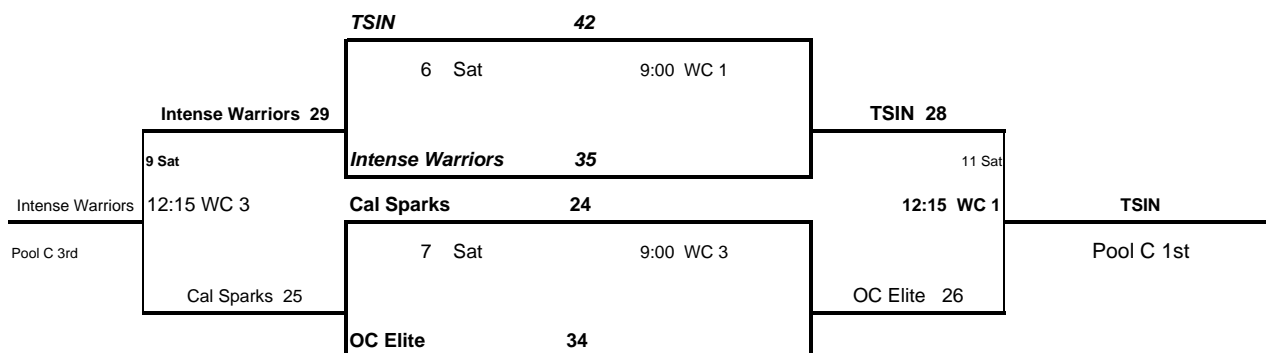

Pool D		W/L
1	HSP	0-2
2	W.C. Premier 15s Black	2-0
3	Arizona Elite 15s May	1-1

Day	Game	Gym-Court	Game Time	Home	Score	Visitor	Score
(Pool A)							
Saturday	1	M2	9:00	A1	67	A2	28
Saturday	2	M1	11:10	A3	23	A1	66
Saturday	3	WC3	3:35	A2	43	A3	27
(Pool B)							
Saturday	4	M1	9:00	B1	53	B2	10
Saturday	5	CC1	12:15	B1	47	B3	22
Saturday	6	CC2	2:30	B2	14	B3	43
(Pool C)							
Saturday	7	WC2	9:00	C1	63	C2	37
Saturday	8	WC1	11:10	C1	44	C3	23
Saturday	9	WC1	1:20	C2	44	C3	48
(Pool D)							
Saturday	10	M3	9:00	D1	16	D2	32
Saturday	11	M4	11:10	D1	18	D3	42
Saturday	12	CC2	3:35	D2	37	D3	29
Sunday Games							
Sunday	13	WC3	1:20	A3rd The Truth	32	C3rd Cal Storm Navy	36
Sunday	14	WC3	2:30	B3rd Norco Outlaws	19	D3rd HSP	27

Pool A

Team	Saturday
1 LA Swish	2-0
2 Socal Swoosh Red	1-1
3 Ventura Spartans	0-2

Day	Game	Gym-Court	Game Time	Home	Score	Visitor	Score
<i>Consolation &amp; Shootout Games Sunday</i>							
Sat	1	WC 3	11:10	A1	43	A2	22
Sat	2	WC 1	2:30	A1	61	A3	12
Sat	3	WC 3	4:40	A2	42	A3	4

Pool B

Pool C

Day	Game	Gym-Court	Game Time	Home	Score	Visitor	Score
<i>Championship Round Robin Play</i>							
Sunday	12	M 1	12:15	A1st LA Swish	32	C1st TSIN	13
Sunday	13	M 3	2:30	B1st GBL	43	C1st TSIN	17
Sunday	14	M 2	4:40	A1st LA Swish	36	B1st GBL	64
<i>Consolation &amp; Shootout Games Sunday</i>							
Sunday	15	WC 3	9:00	B4th OC Rhythm	41	C4th Cal Sparks	28
Sunday	16	WC 3	10:05	B3rd Norco	38	C3rd Int. Warriors	27
Sunday	17	WC 3	11:10	C2nd OC Elite	37	A3rd	5
Sunday	18	WC 3	12:15	A2nd SC Swoosh	38	B2nd	31