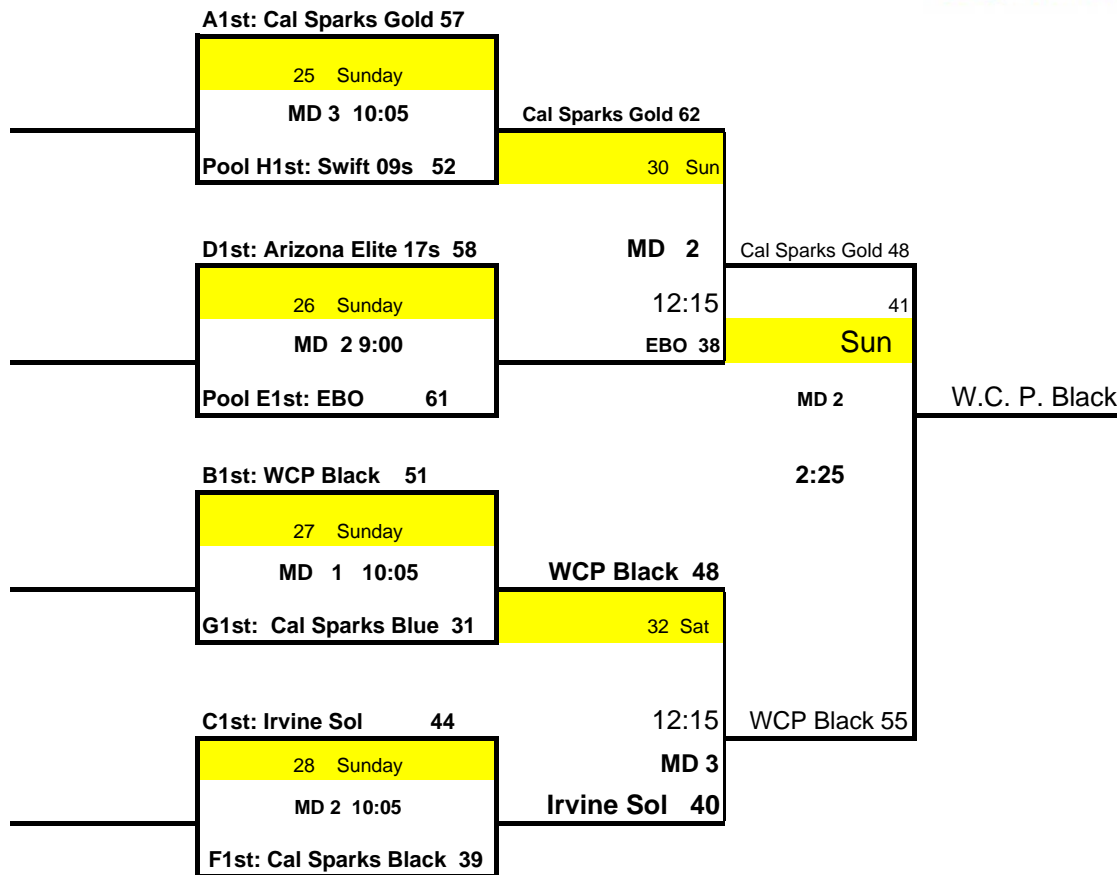

**California Classic 2009
Elite Division Sunday**

Day	G	Site	Time	Home	Score	Visitor	Score
Sun	37	WC 2	2:30	A3rd LA PRESSURE	46	H3rd Hoop4Life	49
Sun	38	WC 1	2:30	D3rd VC ELITE	51	E3rd HEAT	46
Sun	39	WC 1	3:35	B3rd Cal Sparks 16s	40	G3rd PHB	51
Sun	40	WC 2	3:35	C3rd OC Rhythm	27	F3rd EBO White	43

Top Team in bracket is Home wears light Uniform.