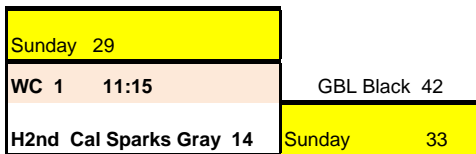

A2nd GBL BLACK 31