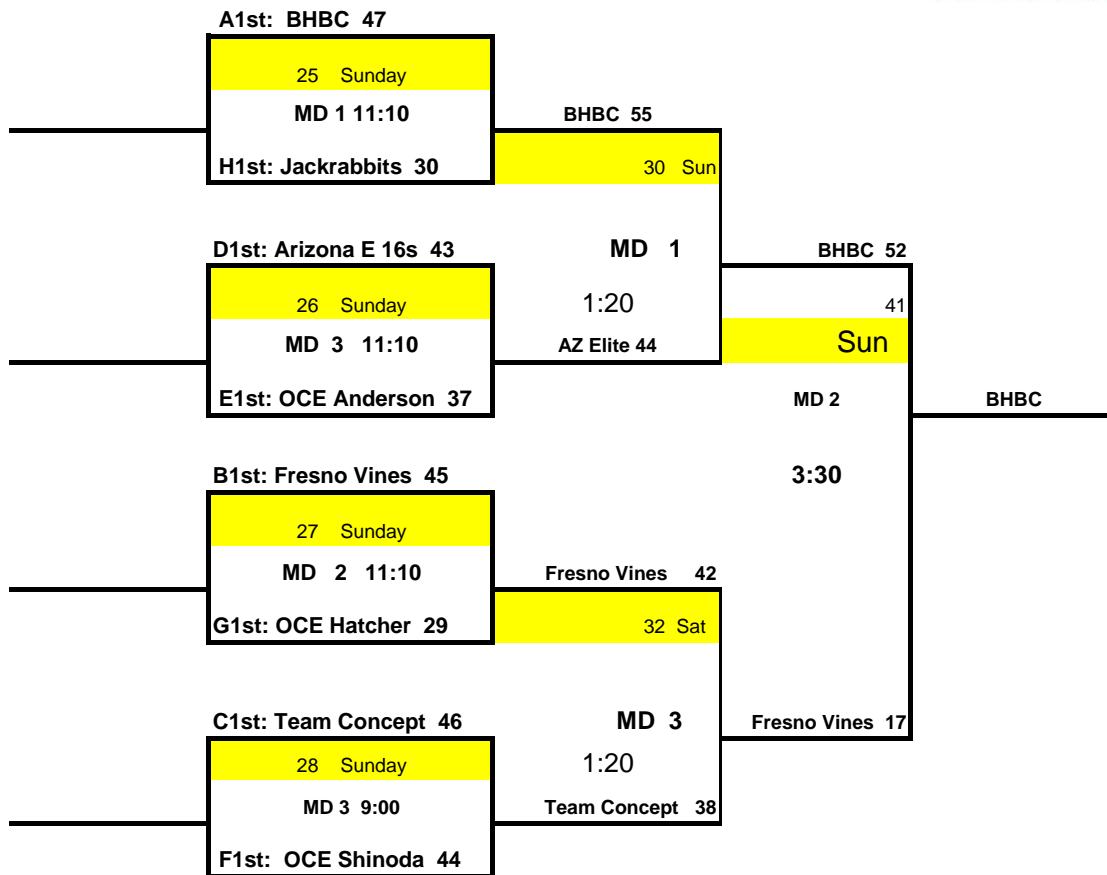

**California Classic 2009
Open Division Sunday**