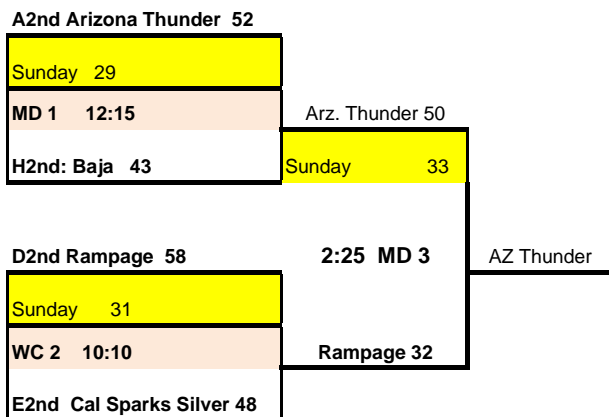

**California Classic 2009
Elite Division Sunday**

Day	G	Site	Time	Home	Score	Visitor	Score
Sun	37	WC 2	2:30	A3rd LA PRESSURE	46	H3rd Hoop4Life	49
Sun	38	WC 1	2:30	D3rd VC ELITE	51	E3rd HEAT	46
Sun	39	WC 1	3:35	B3rd Cal Sparks 16s	40	G3rd PHB	51
Sun	40	WC 2	3:35	C3rd OC Rhythm	27	F3rd EBO White	43

Top Team in bracket is Home wears light Uniform.