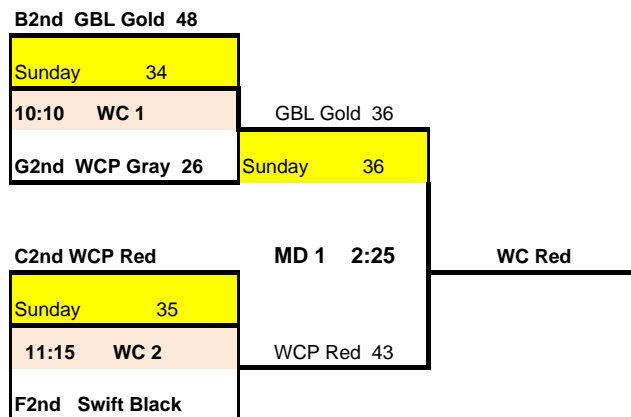

Pool H

| Team          | W/L |
|---------------|-----|
| 1 Swift 09    | 2-0 |
| 2 Baja        | 1-1 |
| 3 Hoop 4 Life | 0-2 |

| Day | Pool | G  | Site | Game Time | Home | Score | Visitor | Score |
|-----|------|----|------|-----------|------|-------|---------|-------|
| Sat | E    | 13 | MD2  | 3:30      | 1    | 49    | 2       | 21    |
| Sat | E    | 14 | MD1  | 5:40      | 1    | 57    | 3       | 33    |
| Sat | E    | 15 | MD3  | 7:50      | 2    | 48    | 3       | 55    |
| Sat | F    | 16 | MD3  | 1:20      | 1    | 46    | 2       | 23    |
| Sat | F    | 17 | MD2  | 4:35      | 1    | 29    | 3       | 16    |
| Sat | F    | 18 | MD3  | 6:45      | 2    | 44    | 3       | 46    |
| Sat | G    | 19 | MD2  | 9:00      | 1    | 43    | 2       | 38    |
| Sat | G    | 20 | MD2  | 11:10     | 1    | 52    | 3       | 37    |
| Sat | G    | 21 | MD1  | 1:20      | 2    | 38    | 3       | 36    |
| Sat | H    | 22 | MD1  | 3:30      | 1    | 44    | 2       | 31    |
| Sat | H    | 23 | MD2  | 5:40      | 1    | 58    | 3       | 44    |
| Sat | H    | 24 | MD2  | 7:50      | 2    | 41    | 3       | 47    |

Cal Sparks Basketball

**California Classic 2009  
Elite Division Sunday**

| Day | G  | Site | Time | Home                | Score | Visitor        | Score |
|-----|----|------|------|---------------------|-------|----------------|-------|
| Sun | 37 | WC 2 | 2:30 | A3rd LA PRESSURE    | 46    | H3rd Hoop4Life | 49    |
| Sun | 38 | WC 1 | 2:30 | D3rd VC ELITE       | 51    | E3rd HEAT      | 46    |
| Sun | 39 | WC 1 | 3:35 | B3rd Cal Sparks 16s | 40    | G3rd PHB       | 51    |
| Sun | 40 | WC 2 | 3:35 | C3rd OC Rhythm      | 27    | F3rd EBO White | 43    |