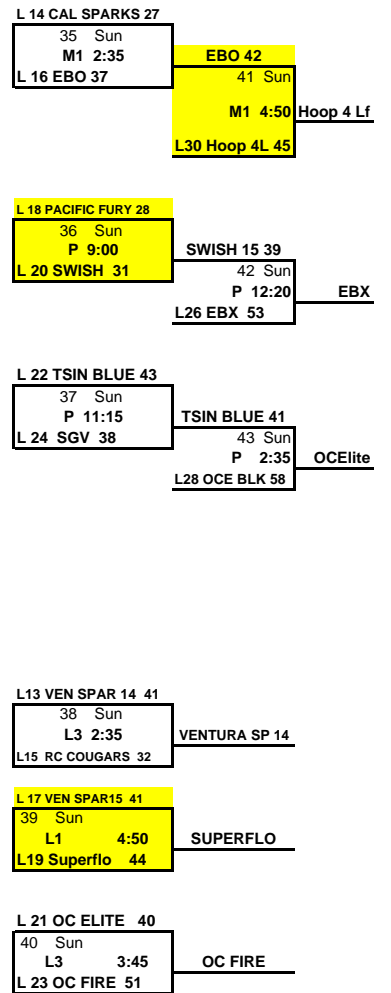

Open Division: Champions The Wood, Irvine Sol, San Diego Swish, OC Elite Black

15u Division: Champions Arizona Elite, The Wood, Orinda Magic, Hoops 4 Life.

M= Mater Dei. Courts 1,2,3 in New Facility. M4 is the Old Gym.

L= Lynwood L2 is Center Court. P= Long Beach Poly

Games Decided by 3 points or less (1 shot), highlighted in yellow

California Classic 2007 Invitational Division

M= Mater Dei. Courts 1,2,3 in New Facility. M4 is the Old Gym.
L= Lynwood L2 is Center Court. P= Long Beach Poly

California Classic 2007 15u (Soph U) Division

M= Mater Dei. Courts 1,2,3 in New Facility. M4 is the Old Gym.
L= Lynwood L2 is Center Court. P= Long Beach Poly

California Classic 2007
Sunday Shootout
All Divisions

INVITATIONAL DIVISION

OPEN DIVISION

15U DIVISION

DNP= Did not play