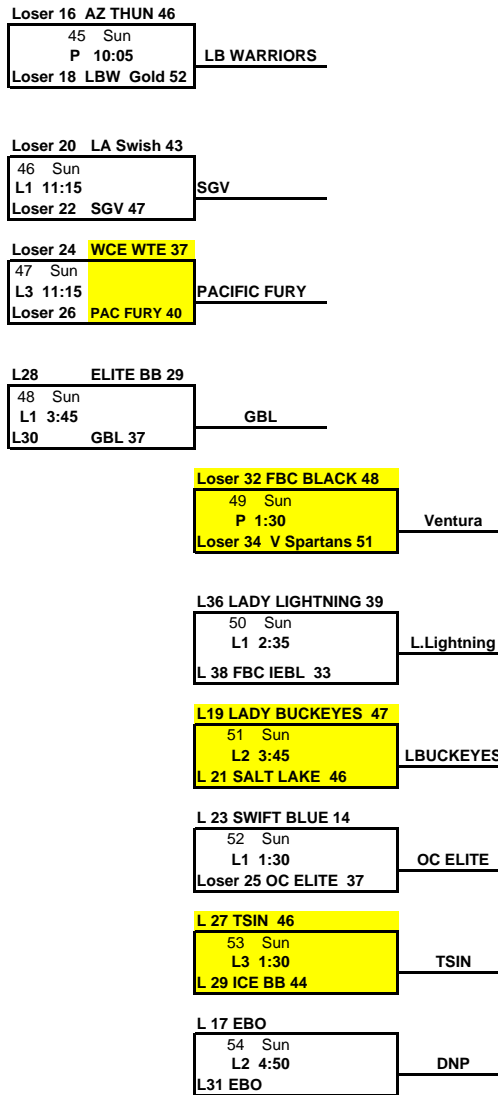

Open Division: Champions The Wood, Irvine Sol, San Diego Swish, OC Elite Black

15u Division: Champions Arizona Elite, The Wood, Orinda Magic, Hoops 4 Life.

M= Mater Dei. Courts 1,2,3 in New Facility. M4 is the Old Gym.

L= Lynwood L2 is Center Court. P= Long Beach Poly

Games Decided by 3 points or less (1 shot), highlighted in yellow

California Classic 2007 Invitational Division

M= Mater Dei. Courts 1,2,3 in New Facility. M4 is the Old Gym.
L= Lynwood L2 is Center Court. P= Long Beach Poly

California Classic 2007 15u (Soph U) Division

M= Mater Dei. Courts 1,2,3 in New Facility. M4 is the Old Gym.
L= Lynwood L2 is Center Court. P= Long Beach Poly

California Classic 2007
Sunday Shootout
All Divisions

INVITATIONAL DIVISION

OPEN DIVISION

15U DIVISION

DNP= Did not play