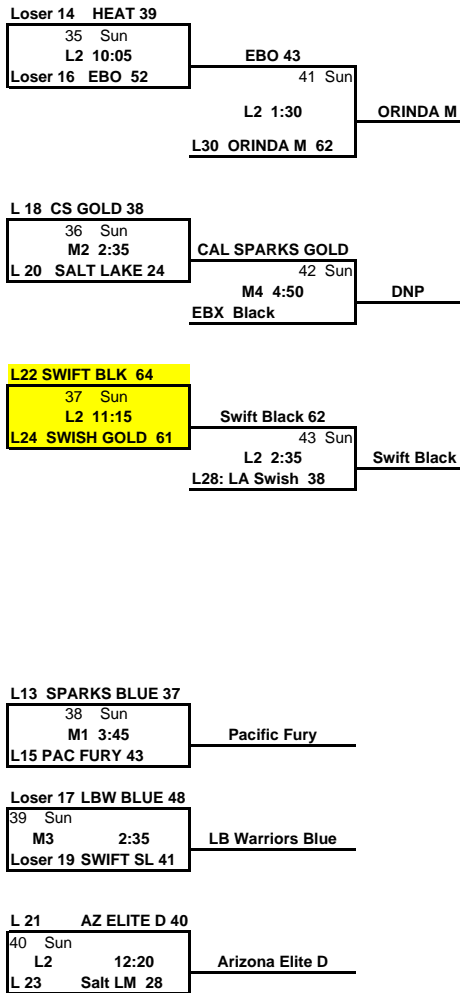

Open Division: Champions The Wood, Irvine Sol, San Diego Swish, OC Elite Black

15u Division: Champions Arizona Elite, The Wood, Orinda Magic, Hoops 4 Life.

M= Mater Dei. Courts 1,2,3 in New Facility. M4 is the Old Gym.

L= Lynwood L2 is Center Court. P= Long Beach Poly

Games Decided by 3 points or less (1 shot), highlighted in yellow

California Classic 2007 Invitational Division

M= Mater Dei. Courts 1,2,3 in New Facility. M4 is the Old Gym.
L= Lynwood L2 is Center Court. P= Long Beach Poly

California Classic 2007 15u (Soph U) Division

M= Mater Dei. Courts 1,2,3 in New Facility. M4 is the Old Gym.
L= Lynwood L2 is Center Court. P= Long Beach Poly

California Classic 2007
Sunday Shootout
All Divisions

INVITATIONAL DIVISION

OPEN DIVISION

15U DIVISION

DNP= Did not play