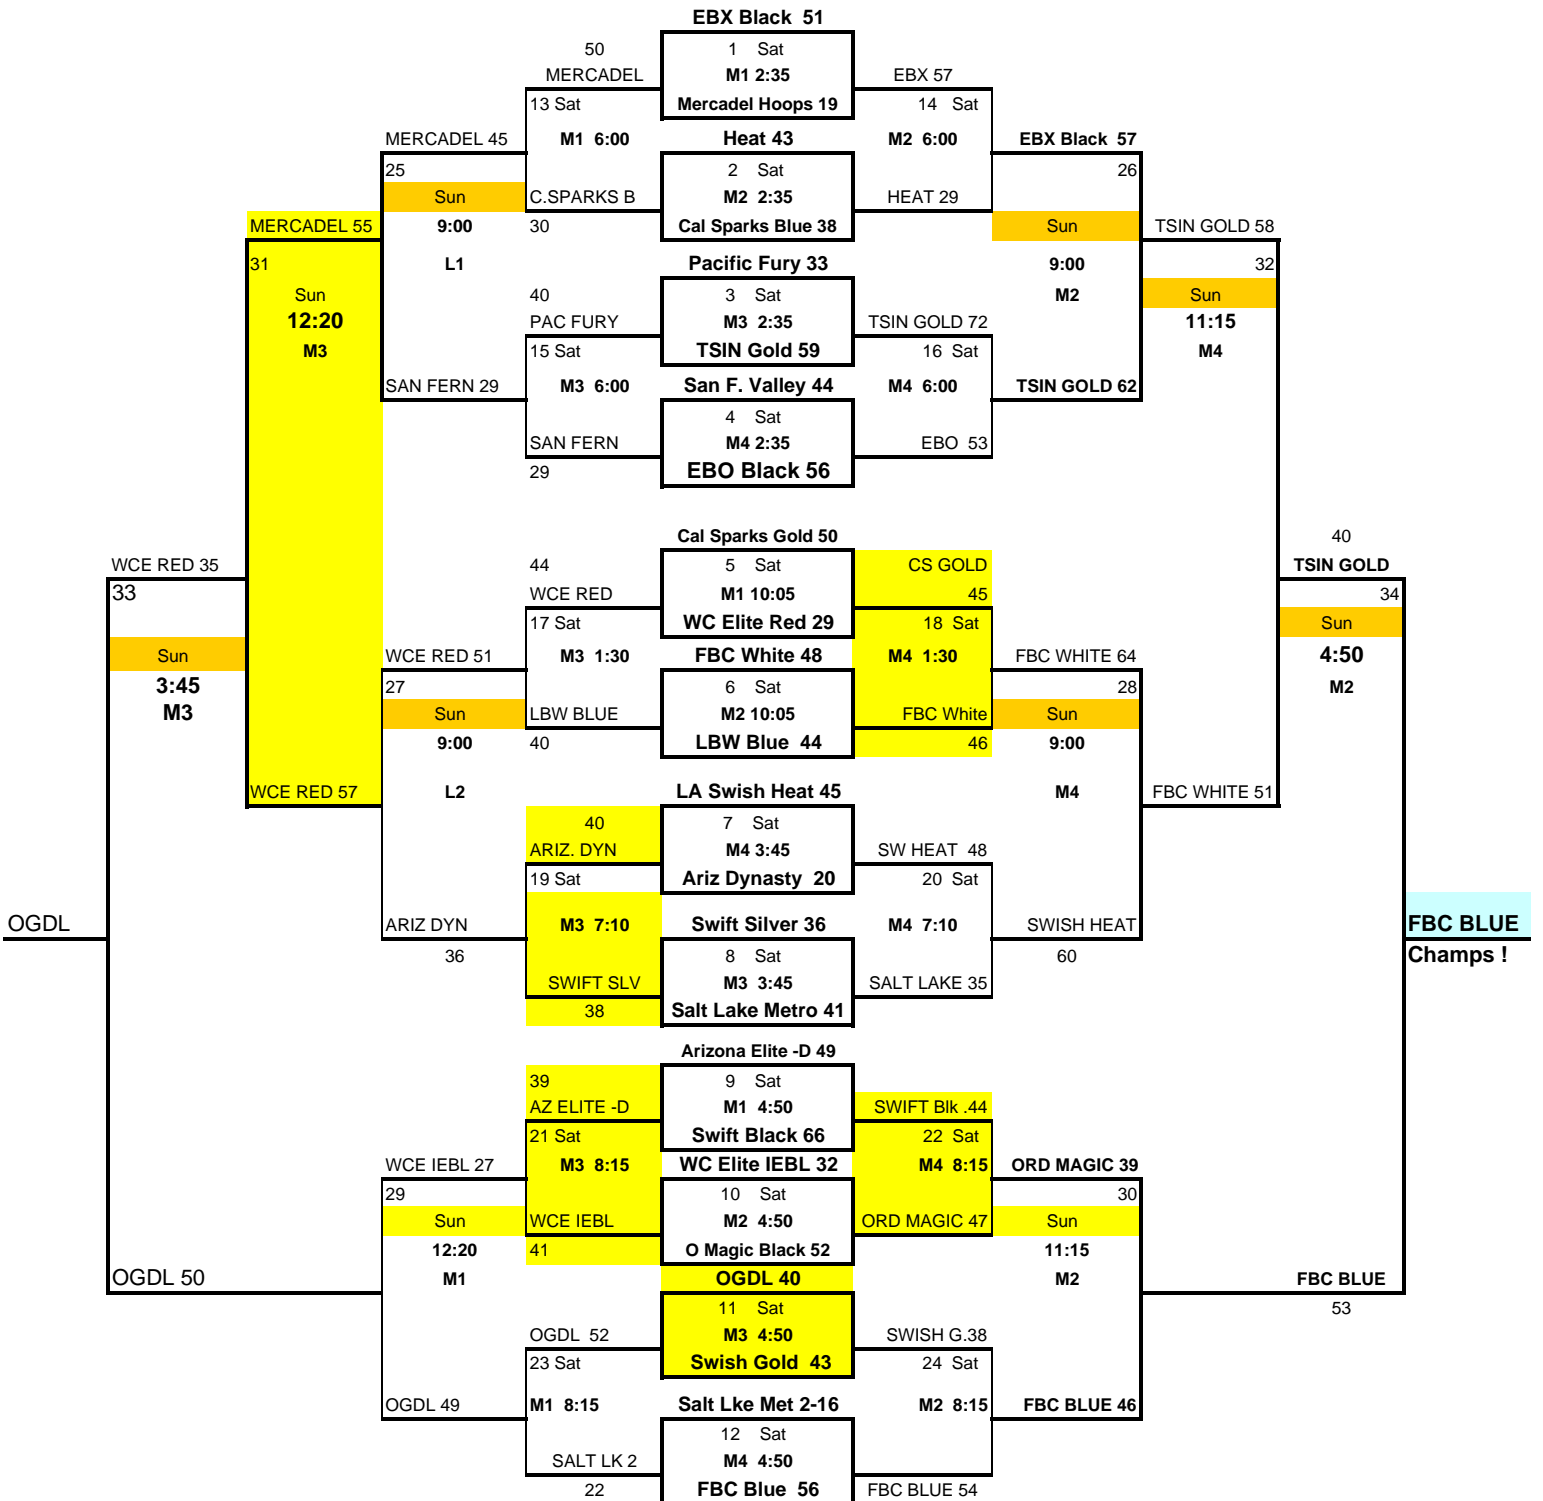

Open Division: Champions The Wood, Irvine Sol, San Diego Swish, OC Elite Black

15u Division: Champions Arizona Elite, The Wood, Orinda Magic, Hoops 4 Life.

M= Mater Dei. Courts 1,2,3 in New Facility. M4 is the Old Gym.

L= Lynwood L2 is Center Court. P= Long Beach Poly

Games Decided by 3 points or less (1 shot), highlighted in yellow

California Classic 2007 Invitational Division

M= Mater Dei. Courts 1,2,3 in New Facility. M4 is the Old Gym.
L= Lynwood L2 is Center Court. P= Long Beach Poly

INVITATIONAL DIVISION

OPEN DIVISION

15U DIVISION

DNP= Did not play