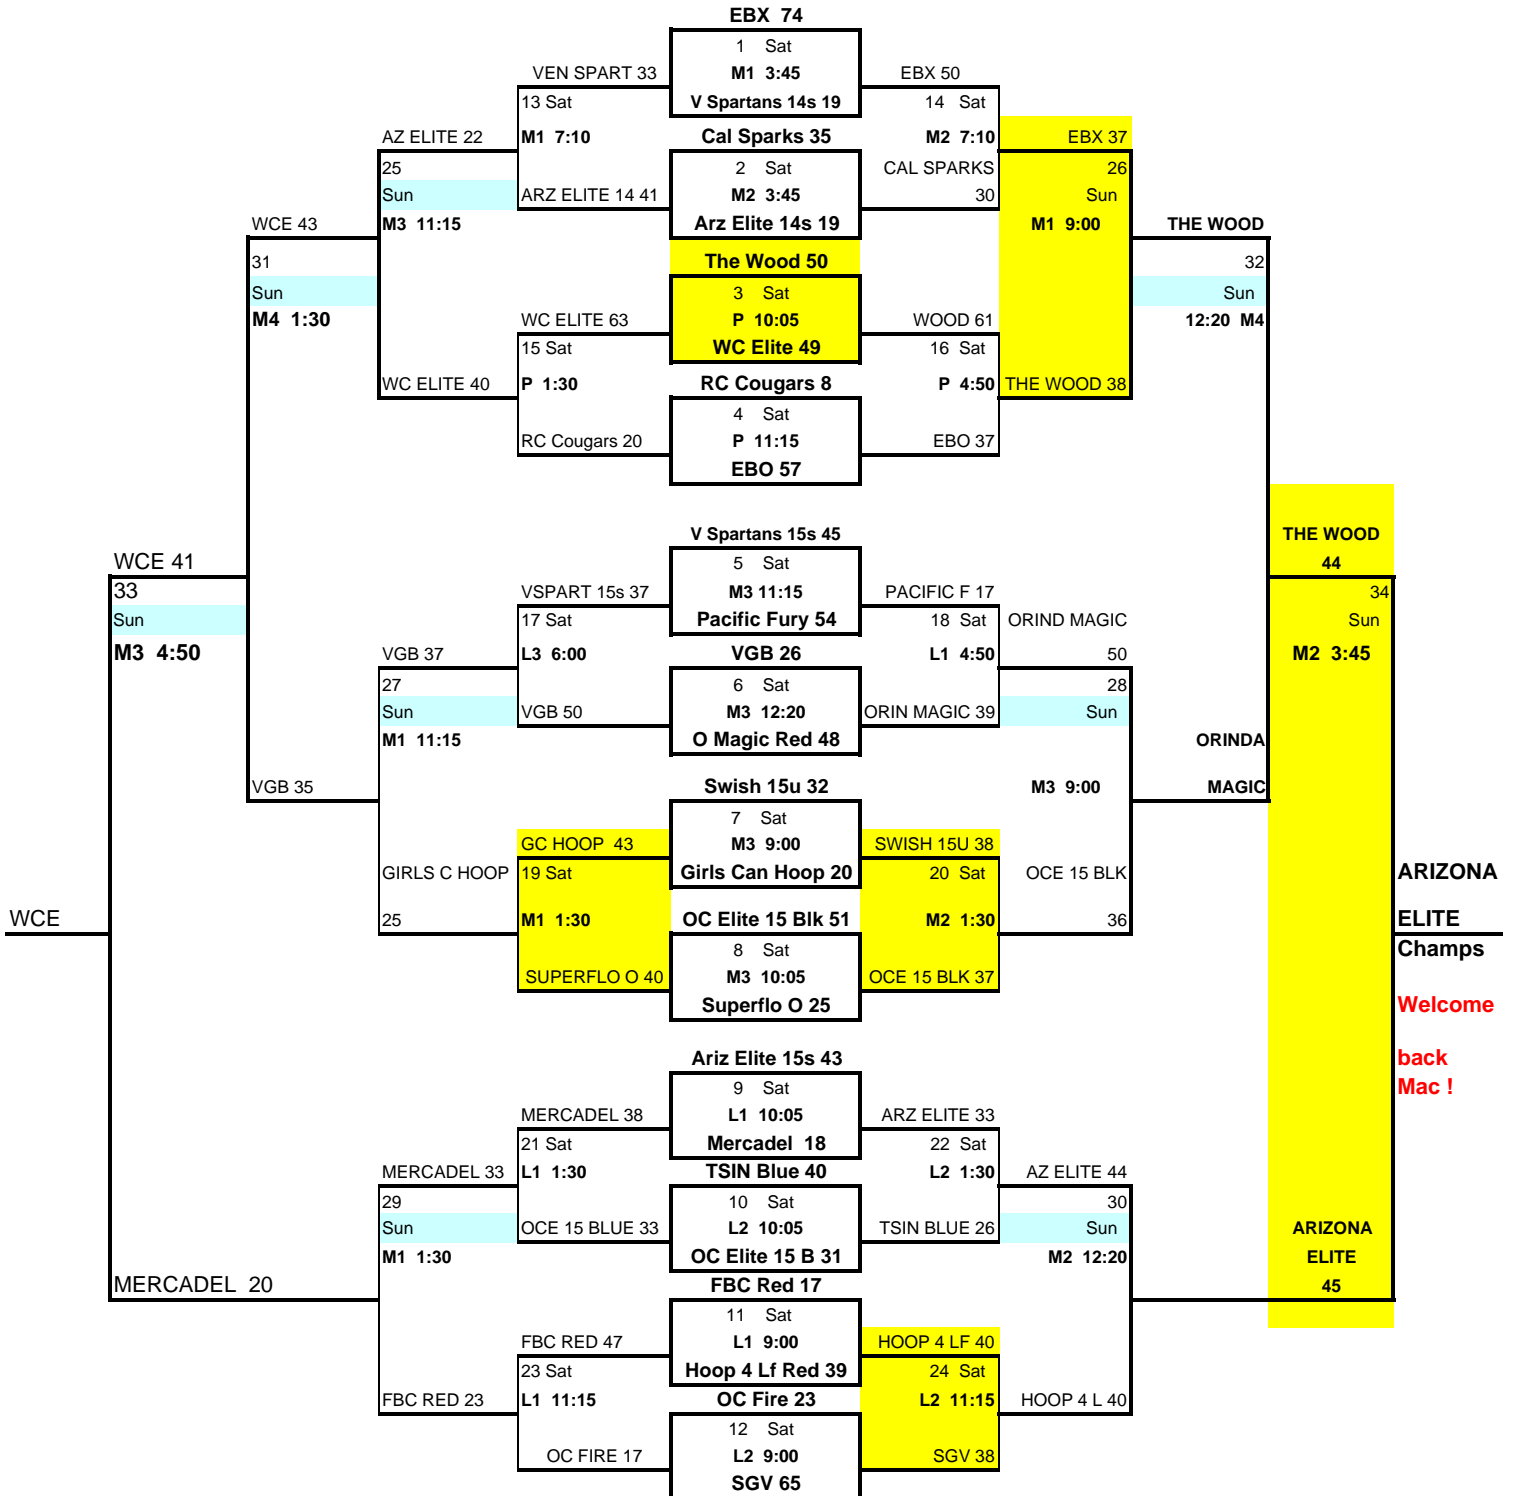

Open Division: Champions The Wood, Irvine Sol, San Diego Swish, OC Elite Black

15u Division: Champions Arizona Elite, The Wood, Orinda Magic, Hoops 4 Life.

M= Mater Dei. Courts 1,2,3 in New Facility. M4 is the Old Gym.

L= Lynwood L2 is Center Court. P= Long Beach Poly

Games Decided by 3 points or less (1 shot), highlighted in yellow

California Classic 2007 Invitational Division

M= Mater Dei. Courts 1,2,3 in New Facility. M4 is the Old Gym.
L= Lynwood L2 is Center Court. P= Long Beach Poly

California Classic 2007 15u (Soph U) Division

M= Mater Dei. Courts 1,2,3 in New Facility. M4 is the Old Gym.
L= Lynwood L2 is Center Court. P= Long Beach Poly

California Classic 2007
Sunday Shootout
All Divisions

INVITATIONAL DIVISION

OPEN DIVISION

15U DIVISION

DNP= Did not play