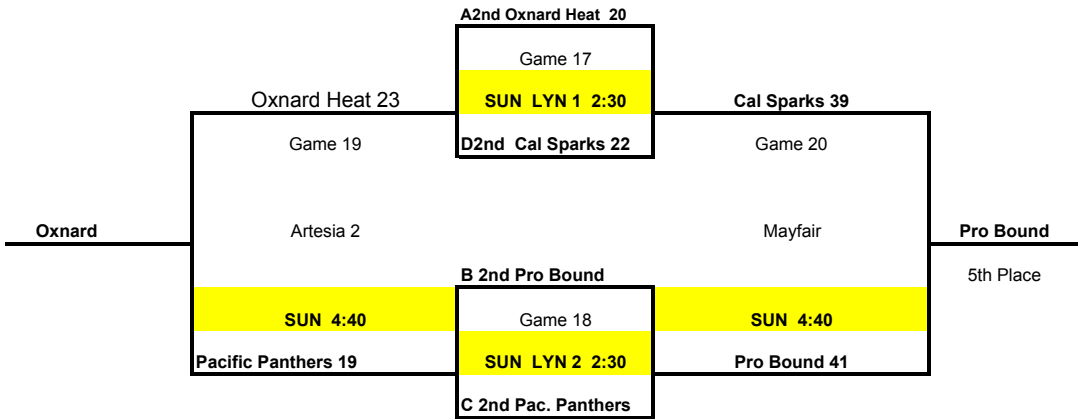

CAL SPARKS FALL Tip Off 2005

8TH Grade Championship & Shootout Games

7th Grade Division

CAL SPARKS Fall Tip Off 2005

Revision 2

Pool A

Pool Play

1	Mission Rec	2-0
2	OC Quakes	1-1
3	Yorba Linda	0-2

Pool B

Pool Play

1	GBL Rebels	2-0
2	EBX Gold	1-1
3	Northstars	0-2

Pool C

Pool Play

1	Cal Sparks	2-0
2	MPH Swish	1-1
3	EBX Black	0-2

Champs	GBL Rebels
2nd Place	Mission Rec
3rd Place	Cal Sparks

Day	G	Gym-Court	Game Time	Home	Score	Visitor	Score
Saturday	1	CSDH 3	11:10	OC Quakes	13	Mission Rec	37
Saturday	2	CSDH 3	3:30	OC Quakes	33	Yorba Linda	12
Saturday	3	CSDH 1	5:40	Mission Rec	41	Yorba Linda	12
Saturday	4	CSDH 3	9:00	GBL Rebels	40	Northstars	12
Saturday	5	CSDH 2	11:10	EBX Gold	41	GBL Rebels	51
Saturday	6	CSDH 3	1:20	EBX Gold	43	Northstars	28
Saturday	7	CSDH 1	9:00	EBX Black	10	MPH Swish	41
Saturday	8	CSDH 1	11:10	Cal Sparks	35	MPH Swish	28
Saturday	9	CSDH 1	1:20	Cal Sparks	27	EBX Black	16

Championship Play

Home

Score

Visitor

Score

Sunday	10	Artesia 1	9:05	A 1st Mission Rec	26	C 1st Cal Sparks	22
Sunday	11	Artesia 1	11:15	B 1st GBL Rebels	41	C 1st Cal Sparks	26
Sunday	12	Artesia 1	2:30	A 1st Mission Rec	33	B 1st GBL Rebels	35

4th Place Games & Shootout Games

Day	Game	Gym-Court	Game Time	Home	Score	Visitor	Score
Sunday	13	Artesia 2	5:45	A 2nd OC Quakes	32	C 2nd MPH Swish	31
Sunday	14	Mayfair	3:35	B 2nd EBX Gold	46	C 2nd MPH Swish	23
Sunday	15	Mayfair	1:25	A 2nd OC Quakes	29	B 2nd EBX Gold	38
Sunday	16	Lynwood 2	8:00AM	A 3rd Yorba Linda	12	C 3rd EBX Black	14
Sunday	17	Lynwood 1	10:10	B 3rd Northstars	39	C 3rd EBX Black	21
Sunday	18	Mayfair	2:30	A 3rd Yorba Linda	18	B 3rd Northstars	34