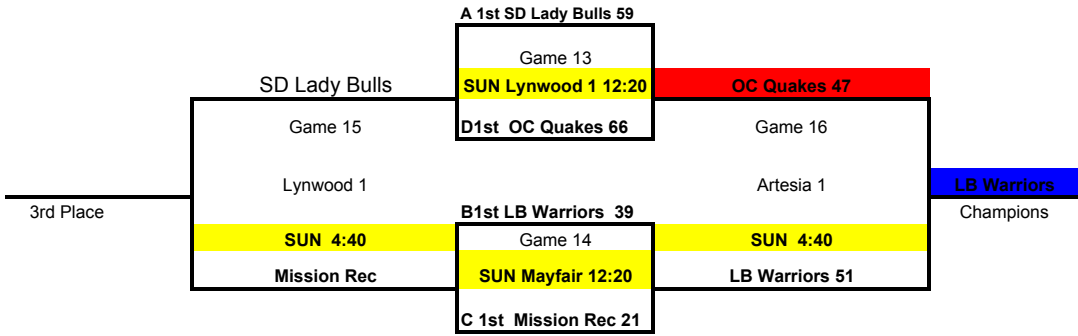

CAL SPARKS FALL Tip Off 2005

8TH Grade Championship & Shootout Games

7th Grade Division

CAL SPARKS Fall Tip Off 2005

Revision 2

Pool A

Pool Play

1	Mission Rec	2-0
2	OC Quakes	1-1
3	Yorba Linda	0-2

Pool B

Pool Play

1	GBL Rebels	2-0
2	EBX Gold	1-1
3	Northstars	0-2

Pool C

Pool Play

1	Cal Sparks	2-0
2	MPH Swish	1-1
3	EBX Black	0-2

Champs	GBL Rebels
2nd Place	Mission Rec
3rd Place	Cal Sparks

Day	G	Gym-Court	Game Time	Home	Score	Visitor	Score
Saturday	1	CSDH 3	11:10	OC Quakes	13	Mission Rec	37
Saturday	2	CSDH 3	3:30	OC Quakes	33	Yorba Linda	12
Saturday	3	CSDH 1	5:40	Mission Rec	41	Yorba Linda	12
Saturday	4	CSDH 3	9:00	GBL Rebels	40	Northstars	12
Saturday	5	CSDH 2	11:10	EBX Gold	41	GBL Rebels	51
Saturday	6	CSDH 3	1:20	EBX Gold	43	Northstars	28
Saturday	7	CSDH 1	9:00	EBX Black	10	MPH Swish	41
Saturday	8	CSDH 1	11:10	Cal Sparks	35	MPH Swish	28
Saturday	9	CSDH 1	1:20	Cal Sparks	27	EBX Black	16

Championship Play

Home

Score

Visitor

Score

Sunday	10	Artesia 1	9:05	A 1st Mission Rec	26	C 1st Cal Sparks	22
Sunday	11	Artesia 1	11:15	B 1st GBL Rebels	41	C 1st Cal Sparks	26
Sunday	12	Artesia 1	2:30	A 1st Mission Rec	33	B 1st GBL Rebels	35

4th Place Games & Shootout Games

Day	Game	Gym-Court	Game Time	Home	Score	Visitor	Score
Sunday	13	Artesia 2	5:45	A 2nd OC Quakes	32	C 2nd MPH Swish	31
Sunday	14	Mayfair	3:35	B 2nd EBX Gold	46	C 2nd MPH Swish	23
Sunday	15	Mayfair	1:25	A 2nd OC Quakes	29	B 2nd EBX Gold	38
Sunday	16	Lynwood 2	8:00AM	A 3rd Yorba Linda	12	C 3rd EBX Black	14
Sunday	17	Lynwood 1	10:10	B 3rd Northstars	39	C 3rd EBX Black	21
Sunday	18	Mayfair	2:30	A 3rd Yorba Linda	18	B 3rd Northstars	34