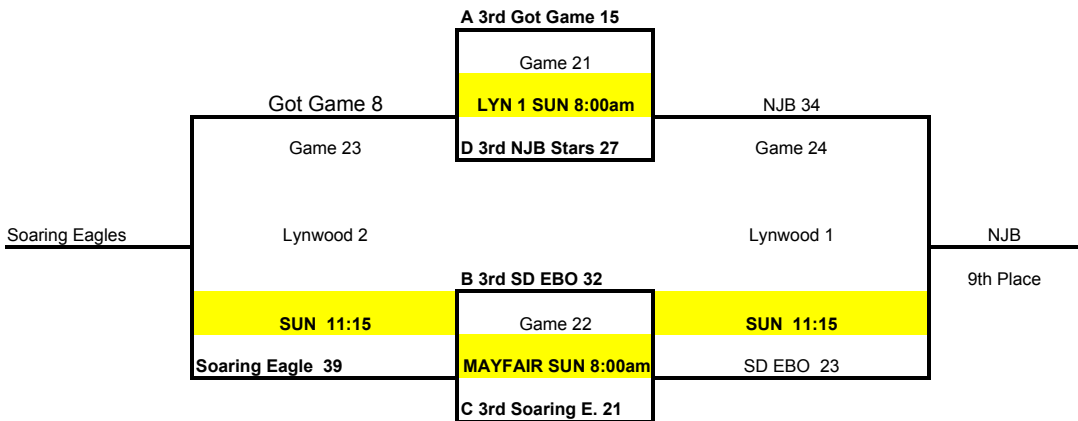

CAL SPARKS FALL Tip Off 2005

8TH Grade Championship & Shootout Games

7th Grade Division

CAL SPARKS Fall Tip Off 2005

Revision 2

Pool A

Pool Play

1	Mission Rec	2-0
2	OC Quakes	1-1
3	Yorba Linda	0-2

Pool B

Pool Play

1	GBL Rebels	2-0
2	EBX Gold	1-1
3	Northstars	0-2

Pool C

Pool Play

1	Cal Sparks	2-0
2	MPH Swish	1-1
3	EBX Black	0-2

Champs	GBL Rebels
2nd Place	Mission Rec
3rd Place	Cal Sparks

Day	G	Gym-Court	Game Time	Home	Score	Visitor	Score
Saturday	1	CSDH 3	11:10	OC Quakes	13	Mission Rec	37
Saturday	2	CSDH 3	3:30	OC Quakes	33	Yorba Linda	12
Saturday	3	CSDH 1	5:40	Mission Rec	41	Yorba Linda	12
Saturday	4	CSDH 3	9:00	GBL Rebels	40	Northstars	12
Saturday	5	CSDH 2	11:10	EBX Gold	41	GBL Rebels	51
Saturday	6	CSDH 3	1:20	EBX Gold	43	Northstars	28
Saturday	7	CSDH 1	9:00	EBX Black	10	MPH Swish	41
Saturday	8	CSDH 1	11:10	Cal Sparks	35	MPH Swish	28
Saturday	9	CSDH 1	1:20	Cal Sparks	27	EBX Black	16

Championship Play

Home

Score

Visitor

Score

Sunday	10	Artesia 1	9:05	A 1st Mission Rec	26	C 1st Cal Sparks	22
Sunday	11	Artesia 1	11:15	B 1st GBL Rebels	41	C 1st Cal Sparks	26
Sunday	12	Artesia 1	2:30	A 1st Mission Rec	33	B 1st GBL Rebels	35

4th Place Games & Shootout Games

Day	Game	Gym-Court	Game Time	Home	Score	Visitor	Score
Sunday	13	Artesia 2	5:45	A 2nd OC Quakes	32	C 2nd MPH Swish	31
Sunday	14	Mayfair	3:35	B 2nd EBX Gold	46	C 2nd MPH Swish	23
Sunday	15	Mayfair	1:25	A 2nd OC Quakes	29	B 2nd EBX Gold	38
Sunday	16	Lynwood 2	8:00AM	A 3rd Yorba Linda	12	C 3rd EBX Black	14
Sunday	17	Lynwood 1	10:10	B 3rd Northstars	39	C 3rd EBX Black	21
Sunday	18	Mayfair	2:30	A 3rd Yorba Linda	18	B 3rd Northstars	34