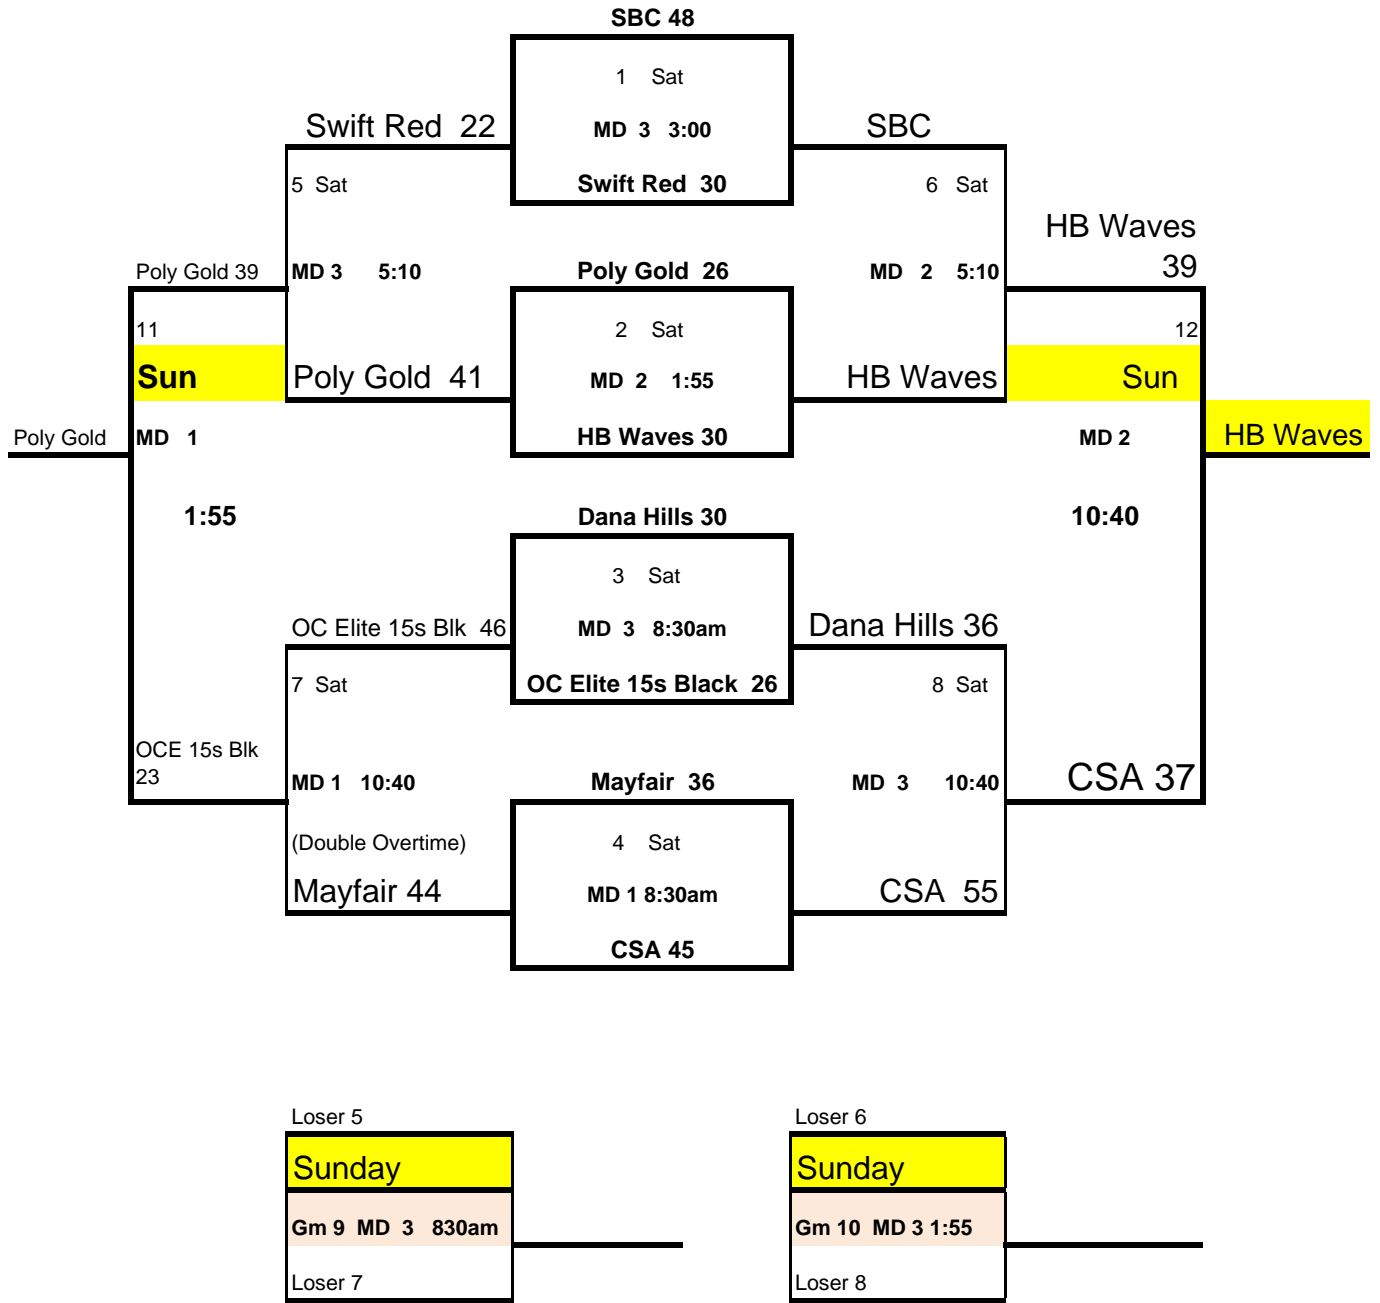

Cal Sparks Fall Tip Off 2008 Open Division

Top Team in bracket is Home wears light Uniform.

Cal Sparks Fall Tip Off 2008
HS 15u Division

		Team	W/L
Late	Pool A	1	SGV 8th 1-1
		2	OC Elite 15 Orange 0-2
		3	Cal Sparks Silver 2-0

		Team	W/L
Mid	Pool B	1	EBX 8th 2-0
		2	TSIN 1-1
		3	Cal Sparks Gray 0-2

		Team	W/L
Early	Pool C	1	GBL 8th 2-0
		2	OC Elite 15 Goodsell 0-2
		3	Anaheim Hills 1-1

Day	Game	Gym-Court	Game Time	Home	Score	Visitor	Score
(Pool A.)							
Saturday	1	MD 3	9:35am	A1	37	A2	36
Saturday	2	MD 2	11:45am	A1	32	A3	50
Saturday	3	MD 1	1:55pm	A2	17	A3	45
(Pool B.)							
Saturday	4	MD 1	9:35am	B2	27	B3	21
Saturday	5	MD 3	11:45	B1	37	B3	16
Saturday	6	MD 1	3:00	B1	50	B2	32
(Pool C.)							
Saturday	7	MD 3	1:55	C2	27	C3	29
Saturday	8	MD 1	4:05	C1	47	C2	24
Saturday	9	MD 1	6:15	C1	50	C3	19
Championship Round Robin							
Sunday	10	MD 1	10:40	A1st CS Silver	51	B1st EBX	31
Sunday	11	MD 2	3:00	A1st CS Silver	38	C1st GBL	58
Sunday	12	MD 2	12:50	B1st EBX	20	C1st GBL	46
Sunday	13	MD 1	12:50	A2nd SGV	50	B2nd TSIN	36
Sunday	14	MD 3	12:50	C2nd Anaheim	30	A3rd OCE-O	31
Sunday	15	MD 1	8:30	B3rd CS Gray	18	C3rd OCE-G	26