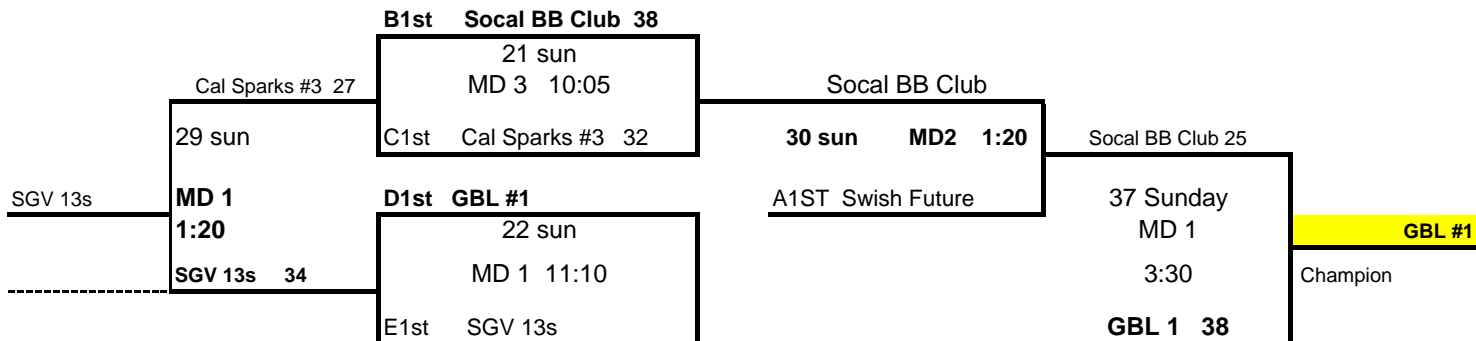

Cal Sparks Fall Tipoff 2007
High School Division 2-Sunday

Cal Sparks Fall Tip Off
8th Grade

Pool A

Team		Saturday	Through Sun	Plus Minus
1	O.C. Rhythm	0-2	0-3	| |
2	GBL 7th	1-1	2-1	| |
3	Bakersfield	2-0	3-0	| |
4	Pacific Fury 7th	1-1	1-2	| |

Pool B

Team		W/L
1	EBX	2-0
2	HSP	1-1
3	Elite Basketball	0-2

Pool C

Team		W/L
1	Pacific Elite	2-0
2	TSIN	0-2
3	BBG	1-1

Pool D

Team		W/L
1	L. A. Swish 7th	2-0
2	O.C. Elite	1-1
3	Cal Sparks 7/8	0-2

Day	Game	Gym-Court	Game Time	Home	Score	Visitor	Score
(Pool A)							
Saturday	1	WC 2	10:05	A1	15	<u>A4</u>	44
Saturday	2	WC 2	12:15	A1	22	<u>A3</u>	40
Saturday	3	WC 1	4:35	<u>A2</u>	52	A4	30
Saturday	4	WC 2	6:45	A2	38	<u>A3</u>	43
Sunday	5	MD 1	9:00	A1		<u>A2</u>	
Sunday	6	MD 3	9:00	A3	36	A4	18
(Pool B)							
Saturday	7	WC 2	9:00	<u>B1</u>	42	B3	33
Saturday	8	WC 2	11:10	<u>B1</u>	37	B2	24
Saturday	9	WC 2	2:25	<u>B2</u>	41	B3	38
(Pool C)							
Saturday	10	WC 3	9:00	<u>C1</u>	46	C3	24
Saturday	11	WC 3	11:10	<u>C1</u>	44	C2	31
Saturday	12	WC 1	3:30	C2	40	<u>C3</u>	41
(Pool D)							
Saturday	13	MD 2	9:00	<u>D1</u>	43	D2	19
Saturday	14	MD 2	11:10	<u>D2</u>	28	D3	25
Saturday	15	MD 1	3:30	<u>D1</u>	43	D3	4