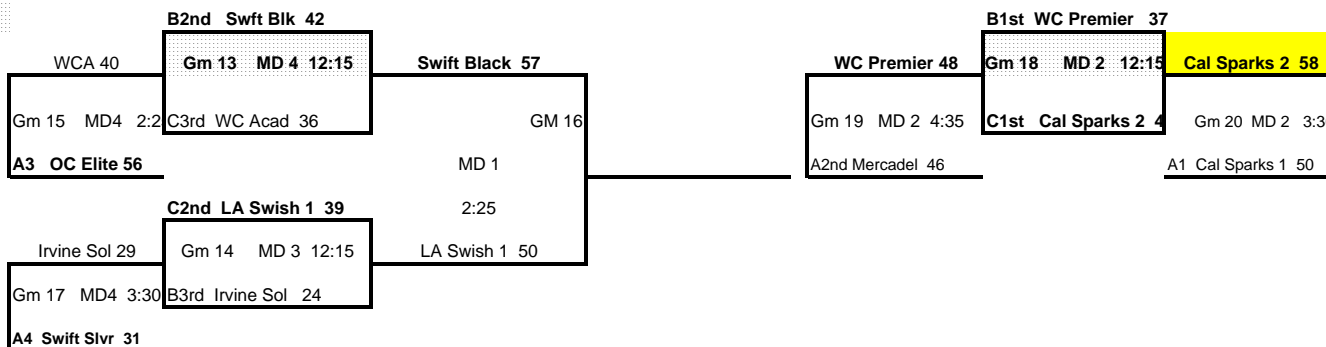

#### Brethren Christian Warrior Center

**WC 1 WC 2 WC 3**

[6125 Chip Ave, Cypress, CA, 90630](http://6125.Chip.Ave.Cypress.CA.90630)

Small - 296x240

Cal Sparks Fall Tip Off  
High School D1

Pool A

Team	W/L Saturday	Through Sun	Tie Breaker
1 Cal Sparks 1	1-1	2-1	Head To Head 1st
2 Mercadel Hoops	2-0	2-1	Head To Head 2nd
3 O.C. Elite	0-2	1-2	Head To Head 3rd
4 Lady Swift Silver	1-1	1-2	Head To Head 4th

Pool B

Team	W/L Saturday
1 Lady Swift Black	1-1
2 W.C. Premier	2-0
3 Irvine Sol	0-2

Pool C

Team	W/L Saturday
1 Cal Sparks 2	2-0
2 LA Swish 1	1-1
3 W.C. Academy	0-2

Day	Game	Gym-Court	Game Time	Home	Score	Visitor	Score
(Pool A)							
Saturday	1	MD 1	2:25	<u>A2</u>	60	A4	32
Saturday	2	MD 2	2:25	A3	26	<u>A1</u>	57
Saturday	3	MD 1	5:40	<u>A4</u>	45	A1	35
Saturday	4	MD 3	5:40	<u>A2</u>	69	A3	51
SUNDAY	5	MD 2	10:05	A2	40	<u>A1</u>	42
SUNDAY	6	MD 1	10:05	<u>A3</u>	41	A4	34
(Pool B)							
Saturday	7	MD 1	1:20	<u>B2</u>	56	B3	25
Saturday	8	MD 2	3:30	<u>B1</u>	45	B3	33
Saturday	9	MD 2	5:40	B1	51	<u>B2</u>	55
(Pool C)							
Saturday	10	MD 2	1:20	C3	39	<u>C1</u>	62
Saturday	11	MD 1	4:35	<u>C2</u>	46	C3	36
Saturday	12	MD 2	6:45	C2	41	<u>C1</u>	42

Sunday

High School D2- Saturday

To Sun		<b>Swish Future 40</b>		To Sun
	HSP Blue 10	1 Sat WC 3 12:15	<b>Swish Future 35</b>	
	11 Sat	HSP Blue 15	12 Sat	
A3	Dana Hills	WC 3 5:40	<b>O.C. Elite Blue 43</b>	Swish Future
	HSP Blue	<b>Dana Hills 45</b>	WC 2 1:20	To Championship round A1
A4		Dana Hills HS 20	OC Elite 26	A2

		<b>Jackrabbits 24</b>		
	HSP Black 37	3 Sat WC 2 3:30	Jackrabbits 23	
	13 Sat	HSP Black 16	14 Sat	
B3	GBL 13s	WC 1 6:45	<b>Socal BB Club 37</b>	Socal BB Club
	HSP Black	<b>GBL 13's 41</b>	WC 2 5:40	To Championship round B1
B4		GBL 13s 27	<b>Socall BB Club 40</b>	Jackrabbits B2