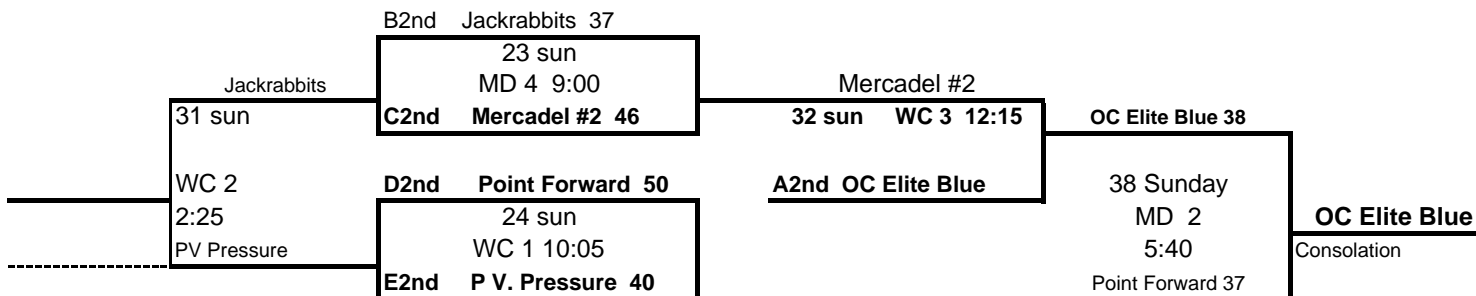

Cal Sparks Fall Tipoff 2007
High School Division 2-Sunday

Cal Sparks Fall Tip Off
8th Grade

Pool A

Team		Saturday	Through Sun	Plus Minus
1	O.C. Rhythm	0-2	0-3	| |
2	GBL 7th	1-1	2-1	| |
3	Bakersfield	2-0	3-0	| |
4	Pacific Fury 7th	1-1	1-2	| |

Pool B

Team		W/L
1	EBX	2-0
2	HSP	1-1
3	Elite Basketball	0-2

Pool C

Team		W/L
1	Pacific Elite	2-0
2	TSIN	0-2
3	BBG	1-1

Pool D

Team		W/L
1	L. A. Swish 7th	2-0
2	O.C. Elite	1-1
3	Cal Sparks 7/8	0-2

Day	Game	Gym-Court	Game Time	Home	Score	Visitor	Score
(Pool A)							
Saturday	1	WC 2	10:05	A1	15	<u>A4</u>	44
Saturday	2	WC 2	12:15	A1	22	<u>A3</u>	40
Saturday	3	WC 1	4:35	<u>A2</u>	52	A4	30
Saturday	4	WC 2	6:45	A2	38	<u>A3</u>	43
Sunday	5	MD 1	9:00	A1		<u>A2</u>	
Sunday	6	MD 3	9:00	A3	36	A4	18
(Pool B)							
Saturday	7	WC 2	9:00	<u>B1</u>	42	B3	33
Saturday	8	WC 2	11:10	<u>B1</u>	37	B2	24
Saturday	9	WC 2	2:25	<u>B2</u>	41	B3	38
(Pool C)							
Saturday	10	WC 3	9:00	<u>C1</u>	46	C3	24
Saturday	11	WC 3	11:10	<u>C1</u>	44	C2	31
Saturday	12	WC 1	3:30	C2	40	<u>C3</u>	41
(Pool D)							
Saturday	13	MD 2	9:00	<u>D1</u>	43	D2	19
Saturday	14	MD 2	11:10	<u>D2</u>	28	D3	25
Saturday	15	MD 1	3:30	<u>D1</u>	43	D3	4