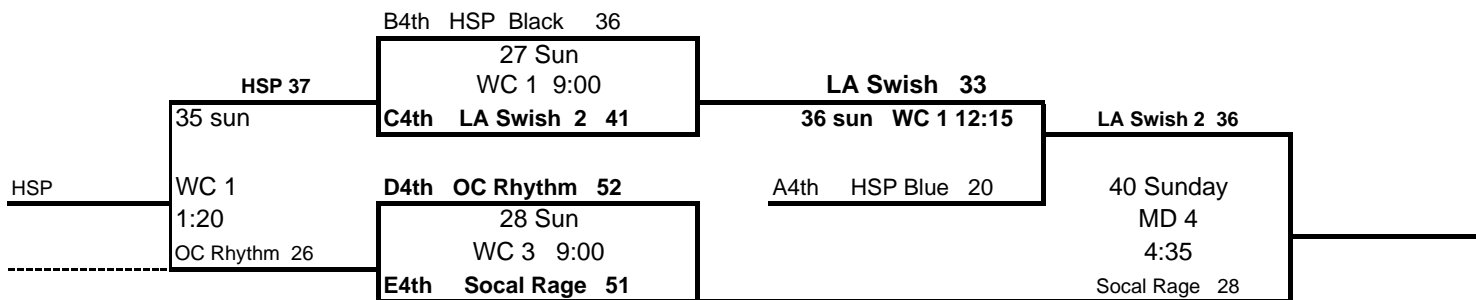

Cal Sparks Fall Tipoff 2007
High School Division 2-Sunday

Cal Sparks Fall Tip Off
8th Grade

Pool A

Team		Saturday	Through Sun	Plus Minus
1	O.C. Rhythm	0-2	0-3	| |
2	GBL 7th	1-1	2-1	| |
3	Bakersfield	2-0	3-0	| |
4	Pacific Fury 7th	1-1	1-2	| |

Pool B

Team		W/L
1	EBX	2-0
2	HSP	1-1
3	Elite Basketball	0-2

Pool C

Team		W/L
1	Pacific Elite	2-0
2	TSIN	0-2
3	BBG	1-1

Pool D

Team		W/L
1	L. A. Swish 7th	2-0
2	O.C. Elite	1-1
3	Cal Sparks 7/8	0-2

Day	Game	Gym-Court	Game Time	Home	Score	Visitor	Score
(Pool A)							
Saturday	1	WC 2	10:05	A1	15	<u>A4</u>	44
Saturday	2	WC 2	12:15	A1	22	<u>A3</u>	40
Saturday	3	WC 1	4:35	<u>A2</u>	52	A4	30
Saturday	4	WC 2	6:45	A2	38	<u>A3</u>	43
Sunday	5	MD 1	9:00	A1		<u>A2</u>	
Sunday	6	MD 3	9:00	A3	36	A4	18
(Pool B)							
Saturday	7	WC 2	9:00	<u>B1</u>	42	B3	33
Saturday	8	WC 2	11:10	<u>B1</u>	37	B2	24
Saturday	9	WC 2	2:25	<u>B2</u>	41	B3	38
(Pool C)							
Saturday	10	WC 3	9:00	<u>C1</u>	46	C3	24
Saturday	11	WC 3	11:10	<u>C1</u>	44	C2	31
Saturday	12	WC 1	3:30	C2	40	<u>C3</u>	41
(Pool D)							
Saturday	13	MD 2	9:00	<u>D1</u>	43	D2	19
Saturday	14	MD 2	11:10	<u>D2</u>	28	D3	25
Saturday	15	MD 1	3:30	<u>D1</u>	43	D3	4