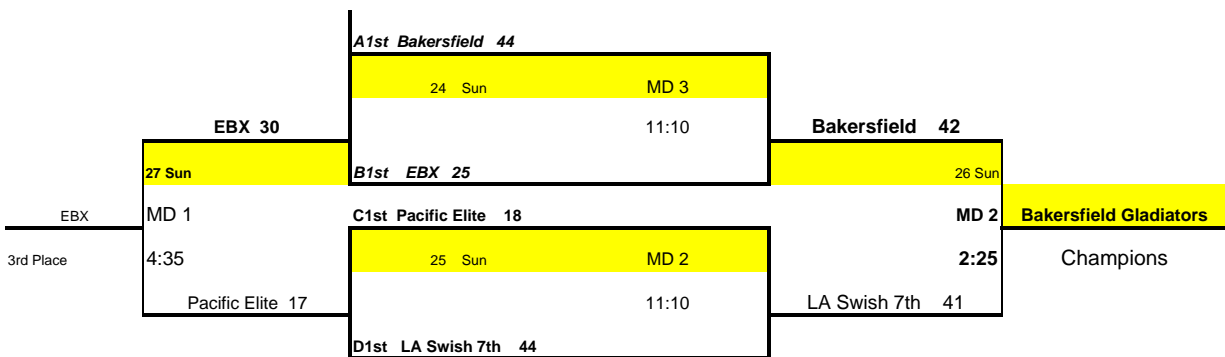

Cal Sparks Fall Tip Off
8th Grade

Day	Game	Gym-Court	Game Time	Home	Score	Visitor	Score
Consolation & Shootout Games Sunday							
Sunday	16	MD 2	9:00	C2nd BBG	30	D2nd OC Elite	31
Sunday	17	MD 4	11:10	A3rd Pac Fury	37	D2nd OC Elite	28
Sunday	18	MD 3	1:20	B2nd HSP	31	C2nd BBG	29
Sunday	19	MD 3	4:35	A2nd GBL 7th	39	B2nd HSP	11
Sunday	20	WC 2	10:05	B3rd Elite BB	40	C3rd TSIN	20
Sunday	21	WC 2	12:15	B3rd Elite BB	31	D3rd Cal Sparks	29
Sunday	22	WC 3	2:25	C3rd TSIN	26	D3rd Cal Sparks	24
Sunday	23	MD 1	5:40	A4th	39	D3rd Cal Sparks	19

Sunday