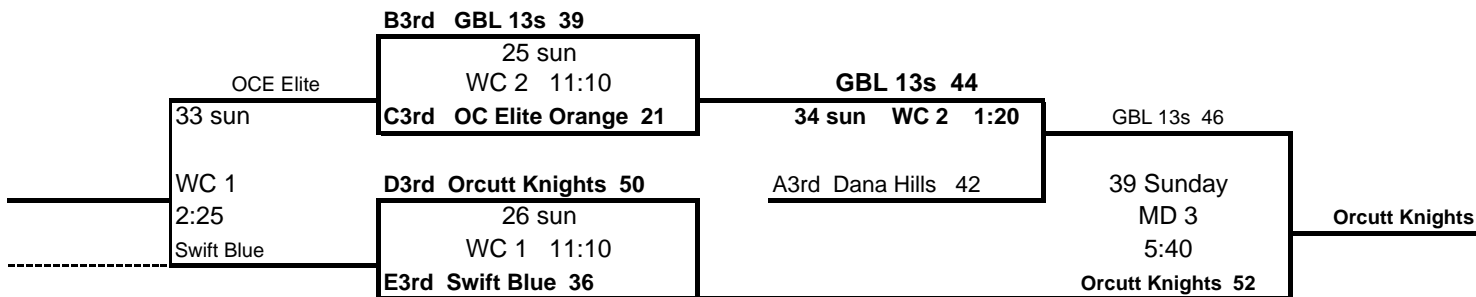

Cal Sparks Fall Tipoff 2007
High School Division 2-Sunday

Cal Sparks Fall Tip Off
8th Grade

Pool A

Team		Saturday	Through Sun	Plus Minus
1	O.C. Rhythm	0-2	0-3	| |
2	GBL 7th	1-1	2-1	| |
3	Bakersfield	2-0	3-0	| |
4	Pacific Fury 7th	1-1	1-2	| |

Pool B

Team		W/L
1	EBX	2-0
2	HSP	1-1
3	Elite Basketball	0-2

Pool C

Team		W/L
1	Pacific Elite	2-0
2	TSIN	0-2
3	BBG	1-1

Pool D

Team		W/L
1	L. A. Swish 7th	2-0
2	O.C. Elite	1-1
3	Cal Sparks 7/8	0-2

Day	Game	Gym-Court	Game Time	Home	Score	Visitor	Score
(Pool A)							
Saturday	1	WC 2	10:05	A1	15	<u>A4</u>	44
Saturday	2	WC 2	12:15	A1	22	<u>A3</u>	40
Saturday	3	WC 1	4:35	<u>A2</u>	52	A4	30
Saturday	4	WC 2	6:45	A2	38	<u>A3</u>	43
Sunday	5	MD 1	9:00	A1		<u>A2</u>	
Sunday	6	MD 3	9:00	A3	36	A4	18
(Pool B)							
Saturday	7	WC 2	9:00	<u>B1</u>	42	B3	33
Saturday	8	WC 2	11:10	<u>B1</u>	37	B2	24
Saturday	9	WC 2	2:25	<u>B2</u>	41	B3	38
(Pool C)							
Saturday	10	WC 3	9:00	<u>C1</u>	46	C3	24
Saturday	11	WC 3	11:10	<u>C1</u>	44	C2	31
Saturday	12	WC 1	3:30	C2	40	<u>C3</u>	41
(Pool D)							
Saturday	13	MD 2	9:00	<u>D1</u>	43	D2	19
Saturday	14	MD 2	11:10	<u>D2</u>	28	D3	25
Saturday	15	MD 1	3:30	<u>D1</u>	43	D3	4