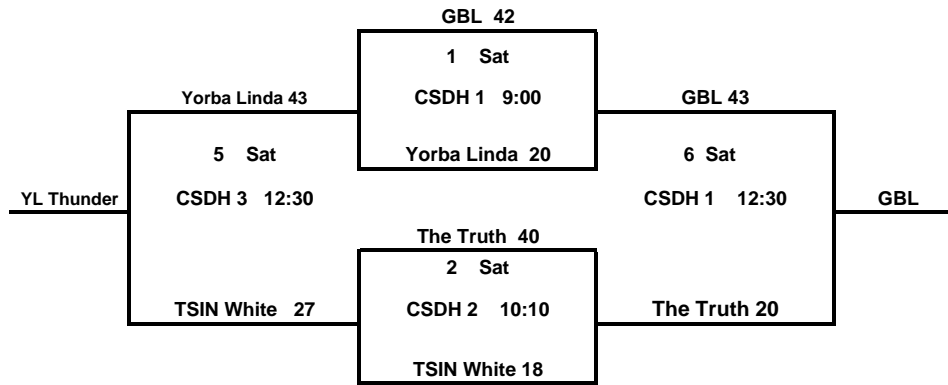

Cal Sparks Winter Games 2007
8th Grade 13u

Pool A