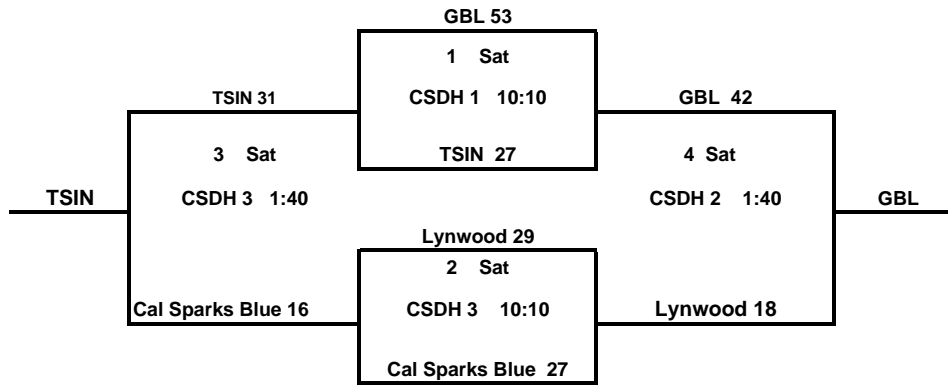

Day	Game	Gym-Court	Game Time	Home	Score	Visitor	Score
(Pool A)							
Saturday	1	LB City College	10:10	A1	24	A2	39
Saturday	2	LB City College	12:30	A1	26	A3	27
Saturday	3	LB City College	2:50	A2		A3	
(Pool B)							
Saturday	4	CSDH 3	11:20	B1	40	B2	22
Saturday	5	CSDH 1	1:40	B1	30	B3	33
Saturday	6	CSDH 1	4:00	B2	22	B3	36
Sunday	7	CSDH 3	11:15	A1st: Corona-Norco	39	B1st: Team Future	25
Sunday	8	CSDH 3	12:20	A2nd: SB Waves	29	B2nd: Northstars	21
Sunday	9	CSDH 1	12:20	A3rd: SGV	27	B3rd: GBL	28

Cal Sparks Winter Games 2007
6th Grade 11u

Cal Sparks Winter Games 2007
7th Grade 12u

Pool A

Pool B

Team	W/L
1	SGV
2	Yorba Linda Thunder
3	Cal Sparks White

Day	Game	Gym-Court	Game Time	Home	Score	Visitor	Score
(Pool B)							
Saturday	5	LBCC	9:00	B1	33	B3	19
Saturday	6	LBCC	11:20	B1	39	B2	17
Saturday	7	LBCC	1:40	B2	32	B3	31

Day	Game	Gym-Court	Game Time	Home	Score	Visitor	Score
(Pool C)							
Sunday	11	LB City College	9:05	A3rd TSIN	26	B3rd Sparks W	28
Sunday	12	LB City College	11:15	A4th Sparks B	26	Lynwood	31

Cal Sparks Winter Games 2007
8th Grade 13u