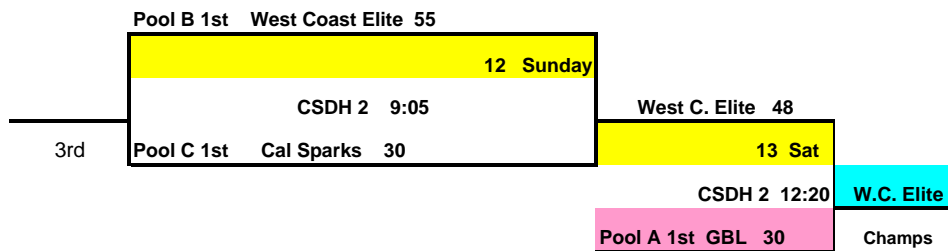

Day	Game	Gym-Court	Game Time	Home	Score	Visitor	Score
(Pool A)							
Saturday	1	LB City College	10:10	A1	24	A2	39
Saturday	2	LB City College	12:30	A1	26	A3	27
Saturday	3	LB City College	2:50	A2		A3	
(Pool B)							
Saturday	4	CSDH 3	11:20	B1	40	B2	22
Saturday	5	CSDH 1	1:40	B1	30	B3	33
Saturday	6	CSDH 1	4:00	B2	22	B3	36
Sunday	7	CSDH 3	11:15	A1st: Corona-Norco	39	B1st: Team Future	25
Sunday	8	CSDH 3	12:20	A2nd: SB Waves	29	B2nd: Northstars	21
Sunday	9	CSDH 1	12:20	A3rd: SGV	27	B3rd: GBL	28

Day	Game	Gym-Court	Game Time	Home	Score	Visitor	Score
(Pool C)							
Sunday	11	LB City College	9:05	A3rd TSIN	26	B3rd Sparks W	28
Sunday	12	LB City College	11:15	A4th Sparks B	26	Lynwood	31

Cal Sparks Winter Games 2007
8th Grade 13u

Pool A

Pool B

Pool C

Team	W/L
1	Cal Sparks 2-0
2	Swift 1-1
3	Pacific Fury 0-2

Day	Game	Gym-Court	Game Time	Home	Score	Visitor	Score
(Pool C)							
Saturday	9	CSDH 1	12:30	C 1	42	C 3	25
Saturday	10	CSDH 1	2:50	C 2	42	C 3	28
Saturday	11	CSDH 1	5:10	C 1	44	C 2	41

Day	Game	Gym-Court	Game Time	Home	Score	Visitor	Score
(Pool C)							
Sunday	14	CSDH 2	8:00	B3rd		C3rd	
Sunday	15	CSDH 3	8:00	A4th		C2nd	
Sunday	16	CSDH 3	10:10	A2nd		B2nd	
Sunday	17	CSDH 1	11:15	A3rd		C2nd	