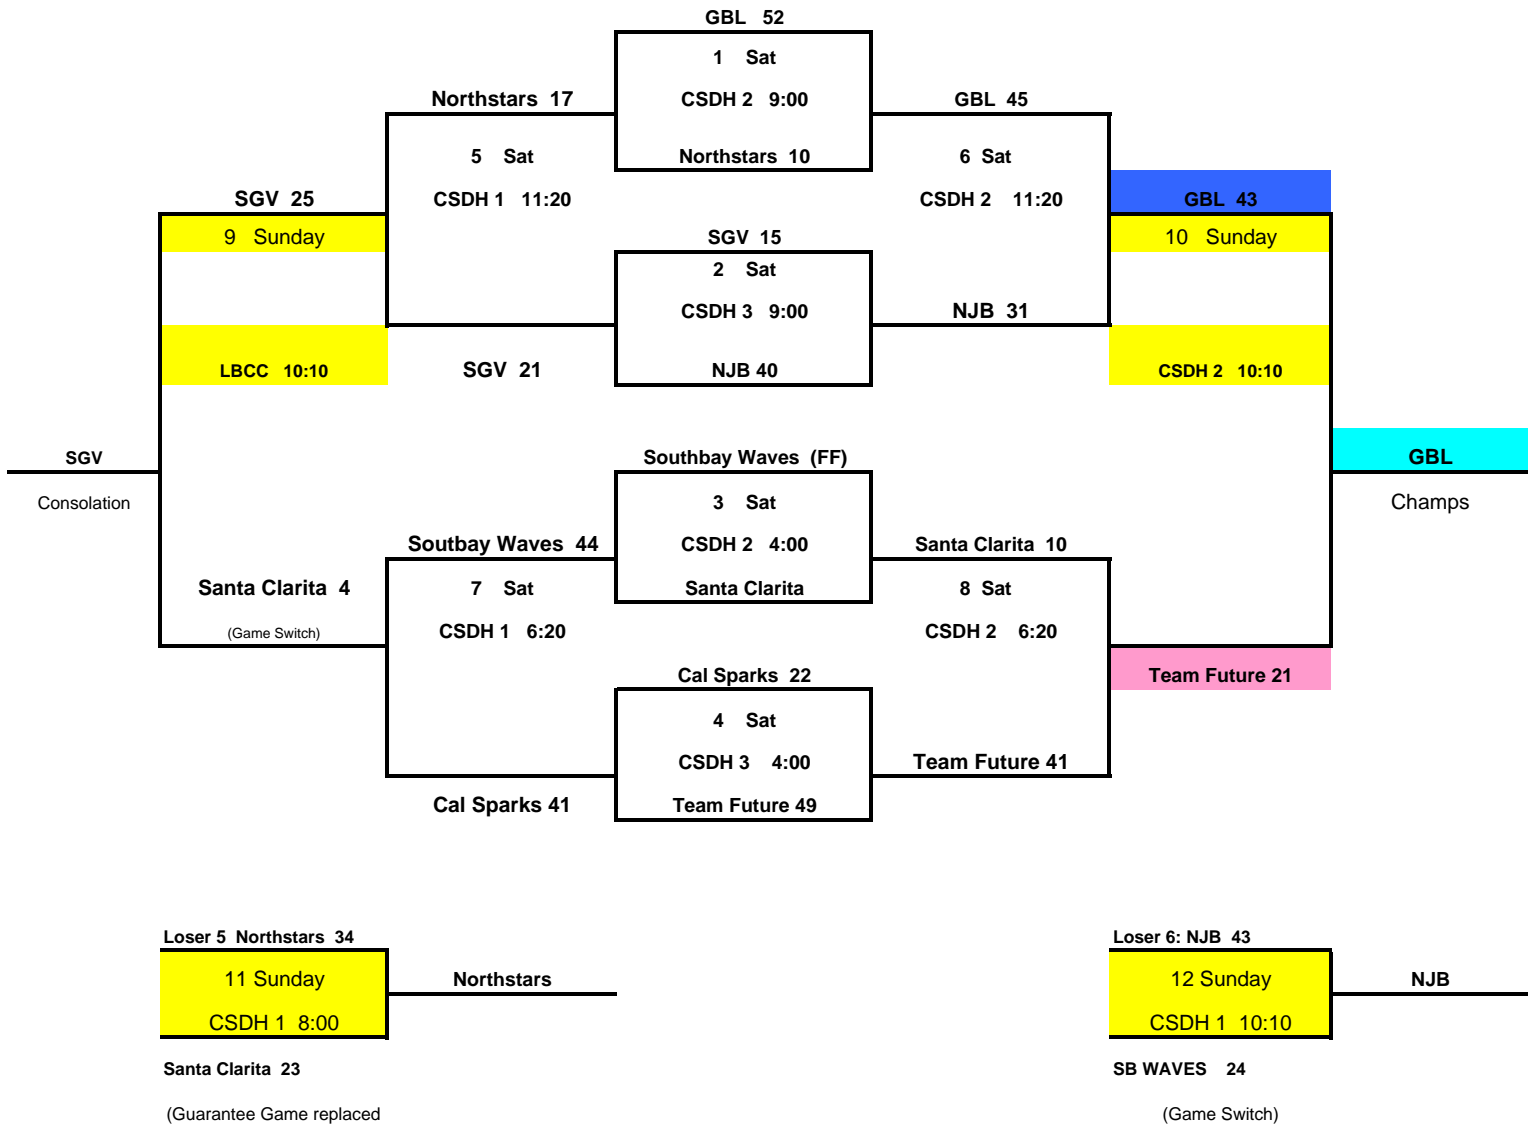

Cal Sparks Winter Games 2007
5th Grade 10u

Pool Play

Team	Pool A	W/L
1	SGV	0-2
2	Corona/Norco	2-0
3	S.B. Waves	1-1

Team	Pool B	W/L
1	Northstars	1-1
2	GBL	0-2
3	Team Future	2-0

Day	Game	Gym-Court	Game Time	Home	Score	Visitor	Score
(Pool A)							
Saturday	1	LB City College	10:10	A1	24	A2	39
Saturday	2	LB City College	12:30	A1	26	A3	27
Saturday	3	LB City College	2:50	A2		A3	
(Pool B)							
Saturday	4	CSDH 3	11:20	B1	40	B2	22
Saturday	5	CSDH 1	1:40	B1	30	B3	33
Saturday	6	CSDH 1	4:00	B2	22	B3	36
Sunday	7	CSDH 3	11:15	A1st: Corona-Norco	39	B1st: Team Future	25
Sunday	8	CSDH 3	12:20	A2nd: SB Waves	29	B2nd: Northstars	21
Sunday	9	CSDH 1	12:20	A3rd: SGV	27	B3rd: GBL	28

Cal Sparks Winter Games 2007
6th Grade 11u