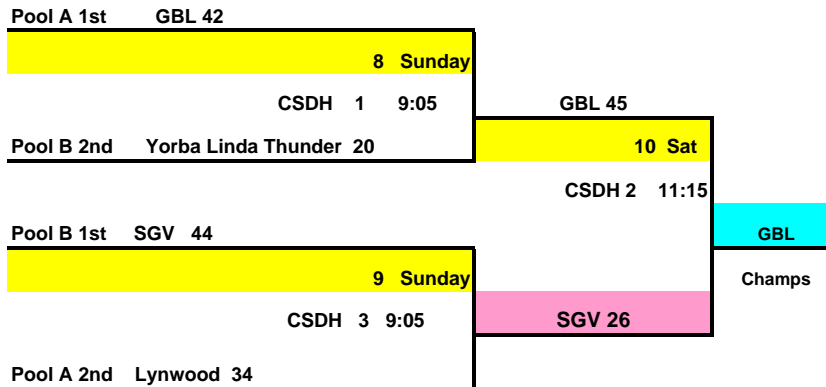

Day	Game	Gym-Court	Game Time	Home	Score	Visitor	Score
(Pool A)							
Saturday	1	LB City College	10:10	A1	24	A2	39
Saturday	2	LB City College	12:30	A1	26	A3	27
Saturday	3	LB City College	2:50	A2		A3	
(Pool B)							
Saturday	4	CSDH 3	11:20	B1	40	B2	22
Saturday	5	CSDH 1	1:40	B1	30	B3	33
Saturday	6	CSDH 1	4:00	B2	22	B3	36
Sunday	7	CSDH 3	11:15	A1st: Corona-Norco	39	B1st: Team Future	25
Sunday	8	CSDH 3	12:20	A2nd: SB Waves	29	B2nd: Northstars	21
Sunday	9	CSDH 1	12:20	A3rd: SGV	27	B3rd: GBL	28

Cal Sparks Winter Games 2007
6th Grade 11u

Cal Sparks Winter Games 2007
7th Grade 12u

Pool A

Pool B

Team	W/L
1	SGV
2	Yorba Linda Thunder
3	Cal Sparks White

Day	Game	Gym-Court	Game Time	Home	Score	Visitor	Score
(Pool B)							
Saturday	5	LBCC	9:00	B1	33	B3	19
Saturday	6	LBCC	11:20	B1	39	B2	17
Saturday	7	LBCC	1:40	B2	32	B3	31

Day	Game	Gym-Court	Game Time	Home	Score	Visitor	Score
(Pool C)							
Sunday	11	LB City College	9:05	A3rd TSIN	26	B3rd Sparks W	28
Sunday	12	LB City College	11:15	A4th Sparks B	26	Lynwood	31

Cal Sparks Winter Games 2007
8th Grade 13u