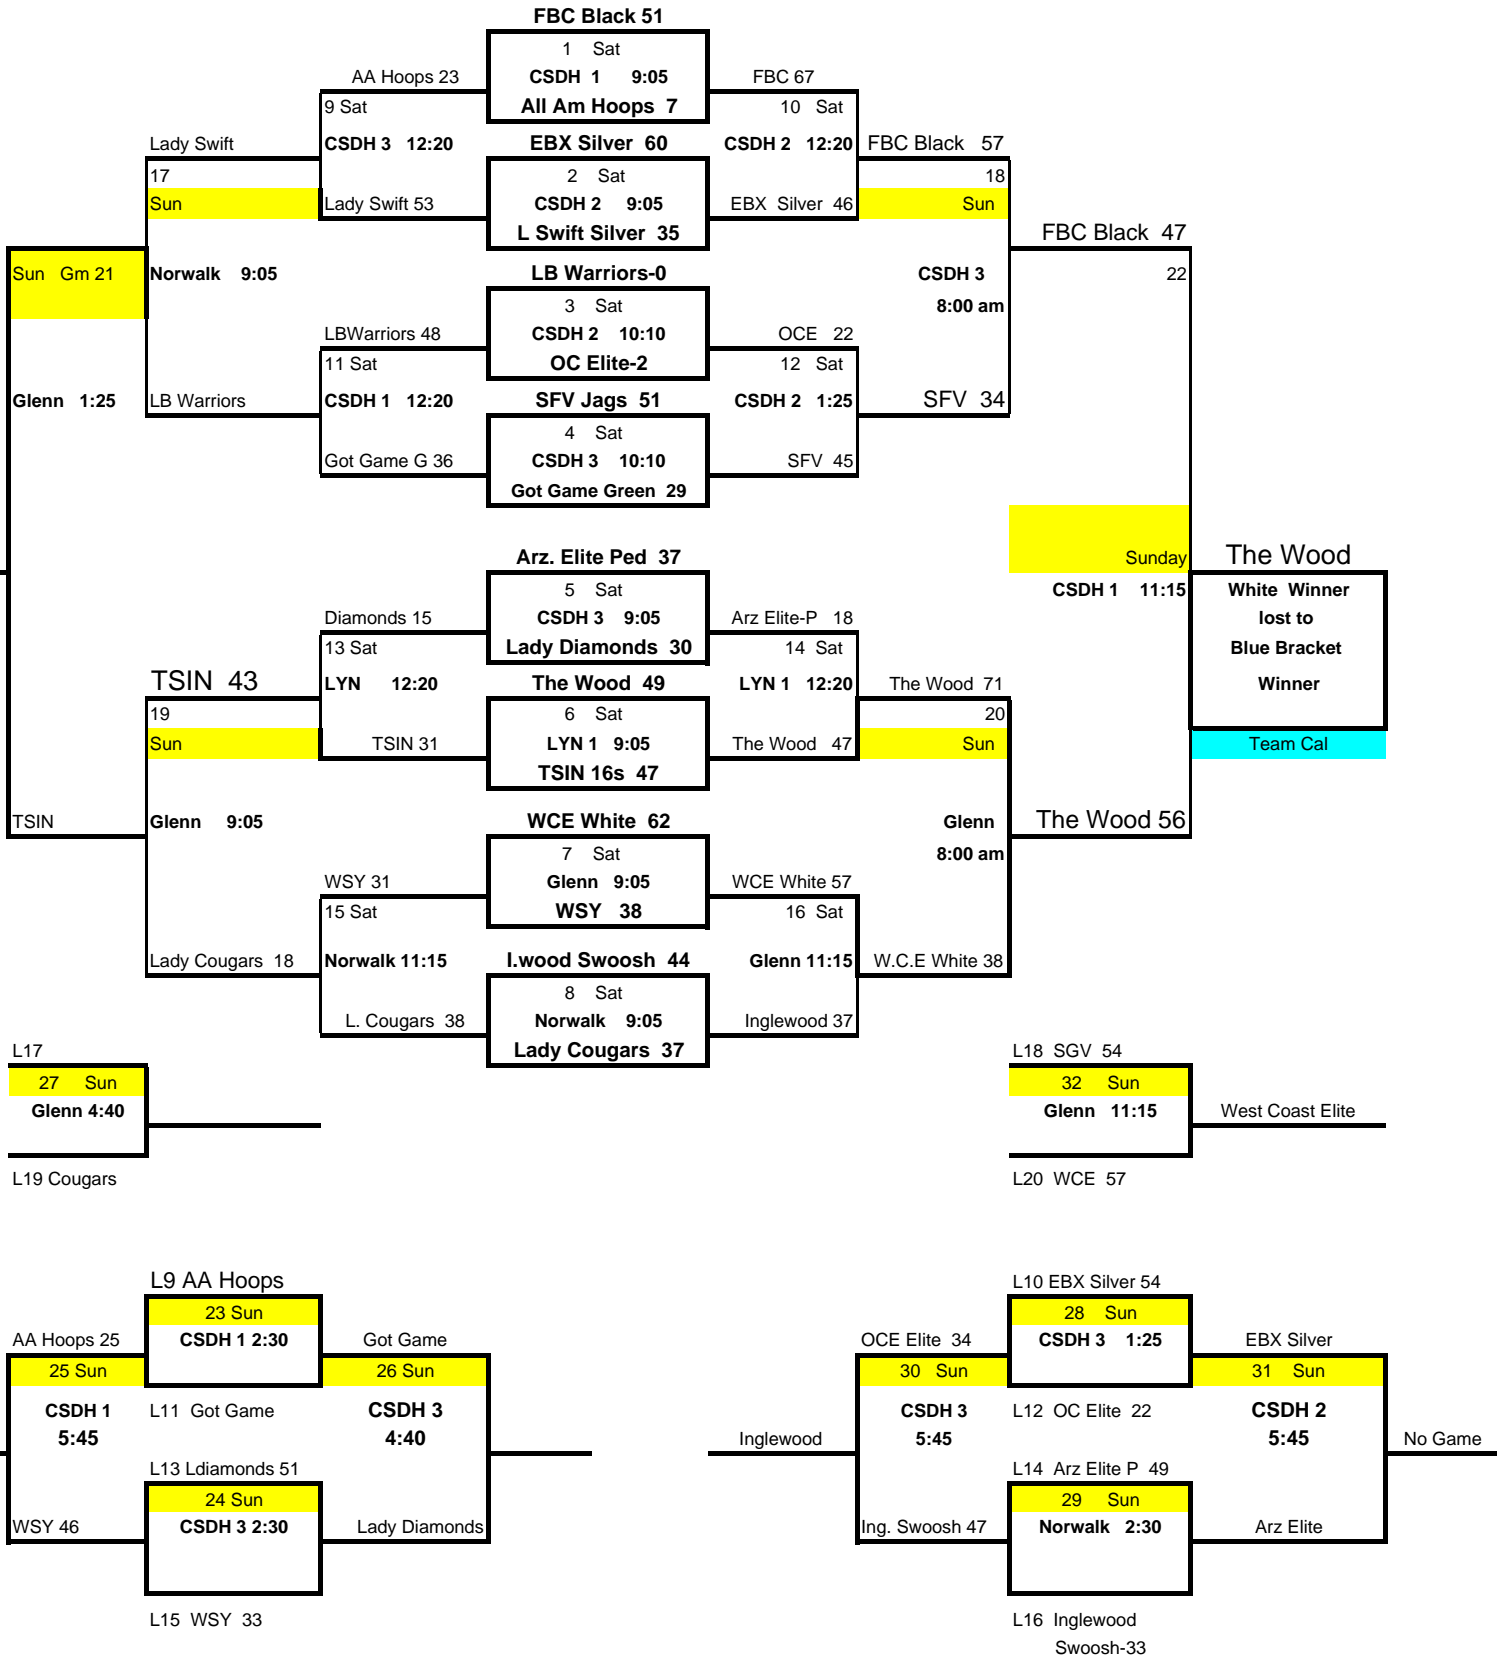

California Classic 2006

Open Division White Bracket

Top Team in bracket is Home wears light Uniform.