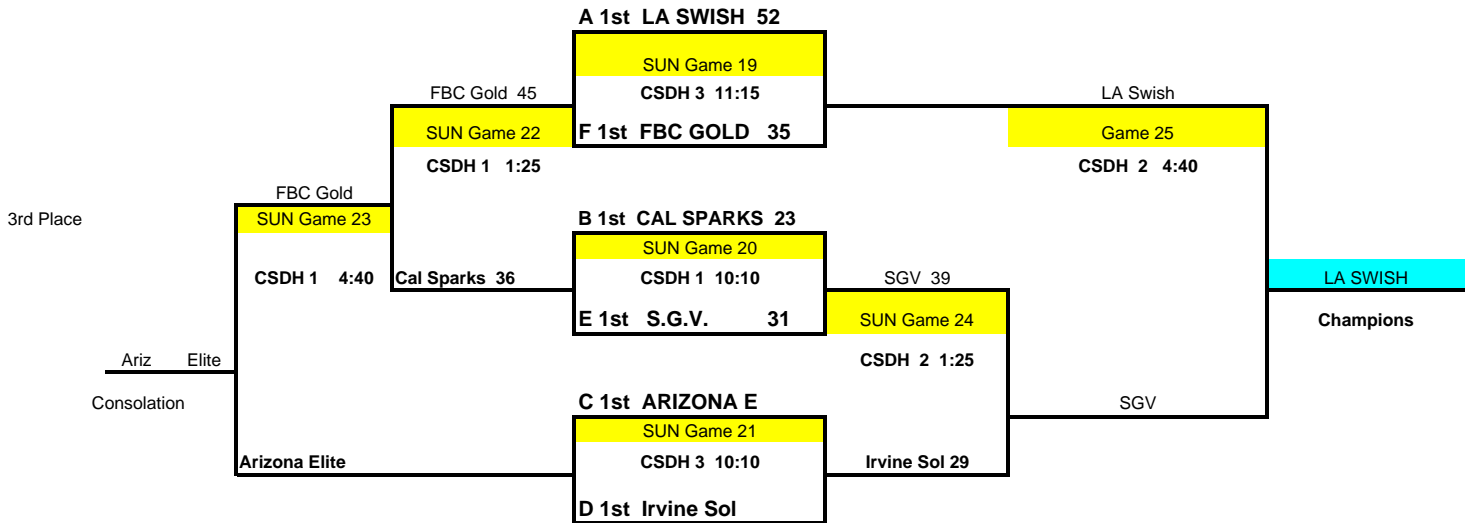

California Classic 2006
Soph (15) Under Division

Day	Game	Gym-Court	Game Time	Home	Score	Visitor	Score
Sunday	33	Norwalk	8:00	A 3rd: G.C. Hoop	2	B 3rd: Got Game	0
Sunday	34	Paramount	11:15	A 3rd: G.C. Hoop	50	C 3rd: OC Elite	33
	35	Paramount	12:20	D 3rd: Spartans	31	E 3rd: TSIN Black	29
Sunday	36	Paramount	2:30	D 3rd: Spartans	21	F 3rd: TSIN Blue	38
Sunday	37	Paramount	3:35	B 3rd: Got Game	45	C 3rd: OC Elite	39
Sunday	38	Paramount	4:40	E 3rd: TSIN Black	24	F 3rd: TSIN Blue	47