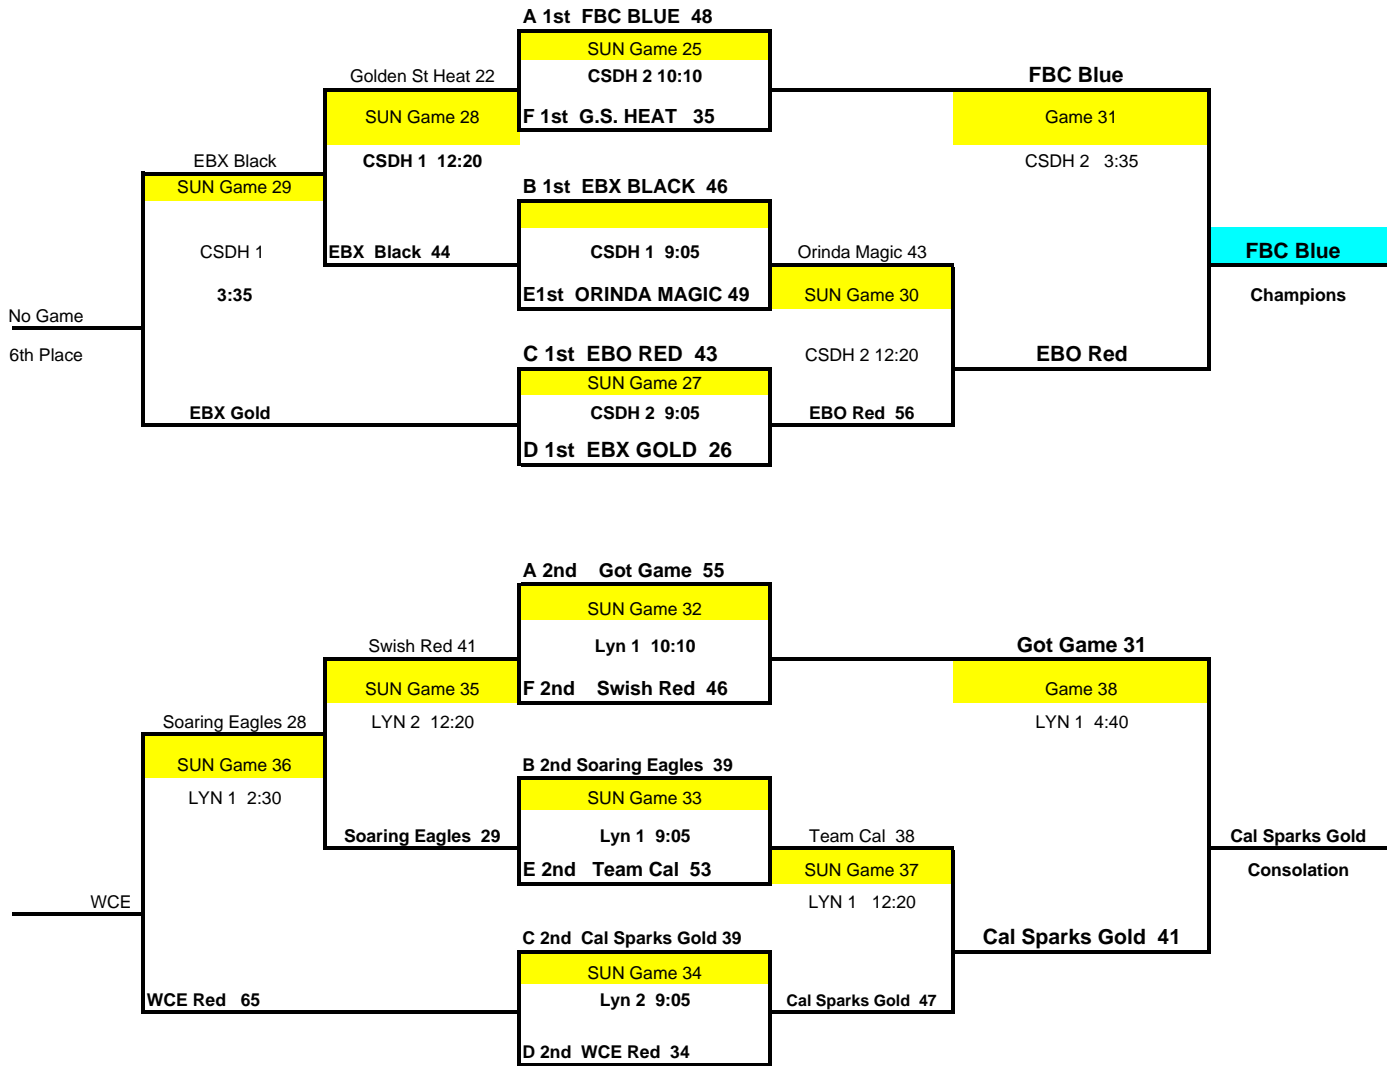

California Classic 2006
Invitational Sunday

Shootout Pools	Game	Gym-Court	Game Time	Home	Score	Visitor	Score
Sunday	39	LYN 1	8:00 AM	D 3rd: Az Elite	54	E 3rd: Sparks Blue	40
Sunday	40	CSDH 3	9:05	A 3rd: L.Diamonds	55	B 3rd:	47
Sunday	41	LYN 1	11:15	D 3rd: Az Elite	54	F 3rd: LB Warriors	41
Sunday	42	CSDH 3	12:20	A 3rd: L.Diamonds	46	C 3rd: Lady Swift	38
Sunday	43	LYN 1	1:25	E 3rd: Sparks Blue	26	F 3rd: LB Warriors	27
Sunday	44	CSDH 3	3:35	B 3rd: FBC White		C 3rd: Lady Swift	

Shootout Pools	Game	Court	Game Time	Home	Score	Visitor	Score
Sunday	45	LYN 2	8:00 AM	A 4th: Mercadel	40	B 4th: SGV	47
Sunday	46	LYN 2	10:10	A 4th: Mercadel	26	C 4th: Hoop 4 Life	47
Sunday	47	LYN 2	11:15	D 4th: YLSB	46	E 4th: TSIN Black	40
Sunday	48	LYN 2	1:25	B 4th: SGV	49	C 4th: Hoop 4 Life	37
Sunday	49	LYN 2	2:30	D 4th: YLSB	0	F 4th: TSIN Blue	2
Sunday	50	LYN 2	4:40	E 4th: TSIN Black		F 4th: TSIN Blue