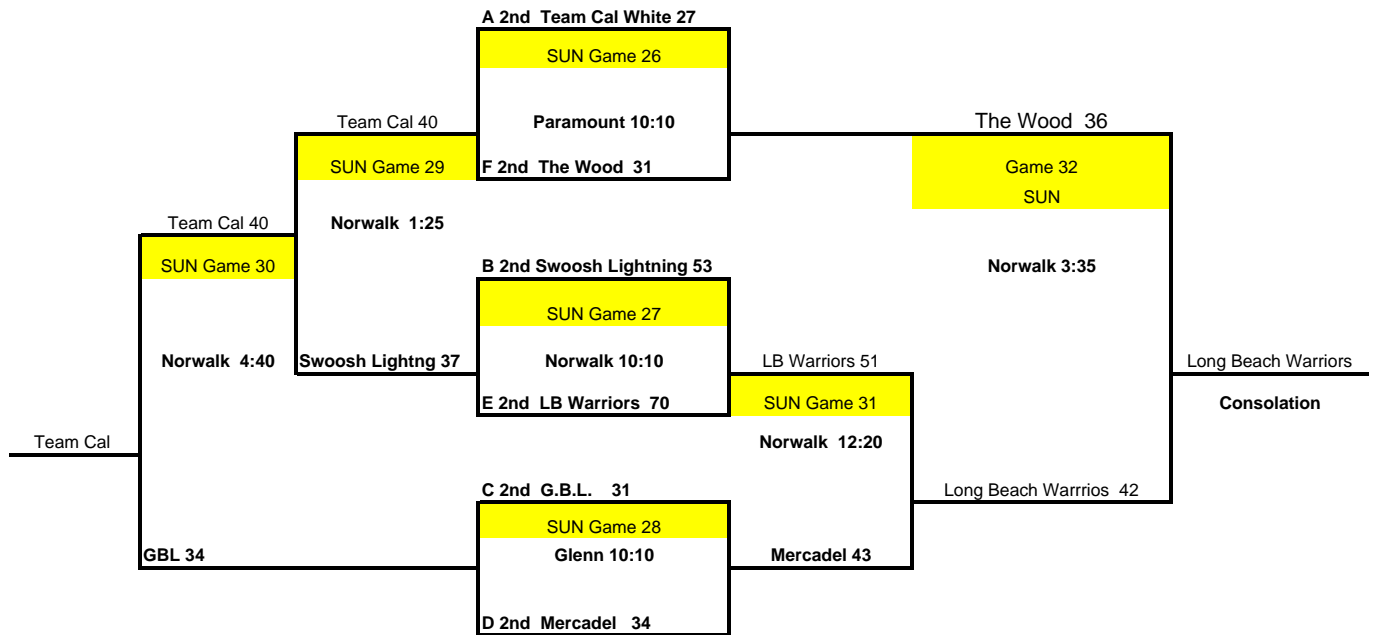

California Classic 2006
Soph (15) Under Division

Day	Game	Gym-Court	Game Time	Home	Score	Visitor	Score
Sunday	33	Norwalk	8:00	A 3rd: G.C. Hoop	2	B 3rd: Got Game	0
Sunday	34	Paramount	11:15	A 3rd: G.C. Hoop	50	C 3rd: OC Elite	33
	35	Paramount	12:20	D 3rd: Spartans	31	E 3rd: TSIN Black	29
Sunday	36	Paramount	2:30	D 3rd: Spartans	21	F 3rd: TSIN Blue	38
Sunday	37	Paramount	3:35	B 3rd: Got Game	45	C 3rd: OC Elite	39
Sunday	38	Paramount	4:40	E 3rd: TSIN Black	24	F 3rd: TSIN Blue	47