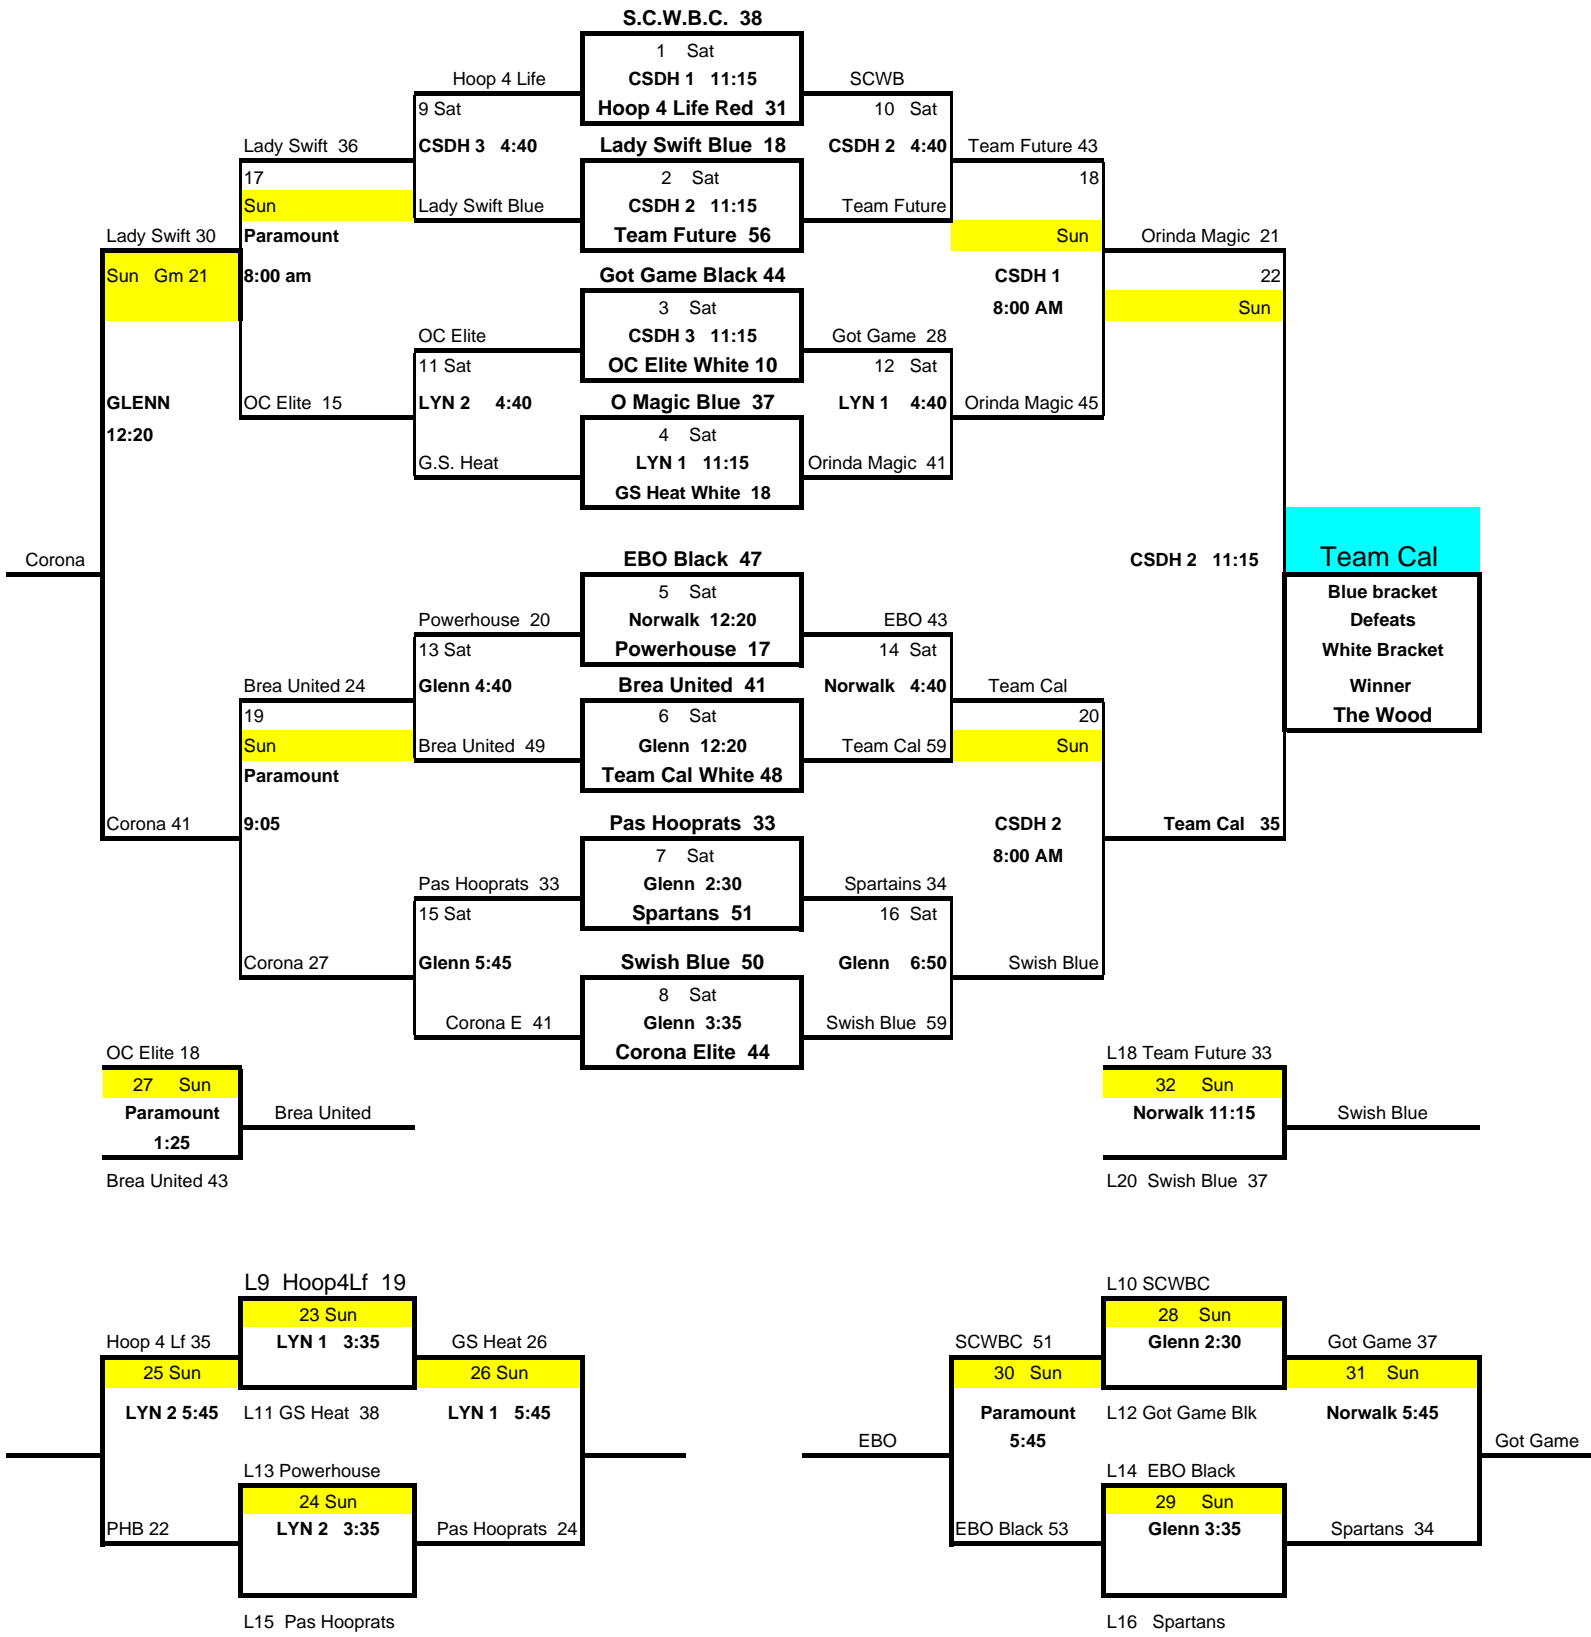

California Classic 2006

Open Division

Blue Bracket

California Classic 2006
Soph (15) Under Division

	Pool A	W/L + -	Pool B	W/L + -
1	LA Swish 15s	2-0	Cal Sparks White	2-0
2	Team Cal White	1-1	Got Game	0-2
3	Girls Can Hoop	0-2	Swoosh Lightning	1-1

	Pool C	W/L + -	Pool D	W/L + -
1	Arizona Elite	2-0	Irvine Sol	1-1
2	G.B.L.	1-1	Spartans	0-2
3	O.C. Elite	0-2	Mercadel Hoops	2-0

	Pool E	W/L + -	Pool F	W/L + -
1	T.S.I.N. Black	0-2	The Wood	1-1
2	Long Bch Warriors	1-1	FBC Gold	2-0
3	S.G.V.	2-0	T.S.I.N. Blue	0-2

Day	Game	Gym-Court	Game Time	Home	Score	Visitor	Score
Saturday	1	Norwalk	8:00 AM	A1	48	A3	22
Saturday	2	Lynwood 2	8:00 AM	C1	33	C3	14
Saturday	3	Glenn	8:00 AM	D1	24	D3	28
Saturday	4	Lyn 1	8:00 AM	E1	11	E3	37
Saturday	5	Lyn 2	9:05 AM	F1	23	F3	22
Saturday	6	Norwalk	10:10AM	A2	35	A3	29
Saturday	7	CSDH 1	10:10AM	B2	33	B3	53
Saturday	8	Lynwood 2	10:10AM	C2	40	C3	24
Saturday	9	Glenn	10:10AM	D2	21	D3	31
Saturday	10	Lyn 1	10:10AM	E2	40	E3	49
Saturday	11	Lyn 2	11:15	F2	49	F3	36
Saturday	12	CSDH 3	1:25	A1	51	A2	13
Saturday	13	Norwalk	1:25	B1	44	B2	20
Saturday	14	CSDH 1	1:25	C1	40	C2	32
Saturday	15	Lyn 1	1:25	D1	27	D2	8
Saturday	16	Lyn 2	1:25	E1	28	E2	58
Saturday	17	Glenn	1:25	F1	29	F2	42
Saturday	18	CSDH 1	4:40	B1	49	B3	37