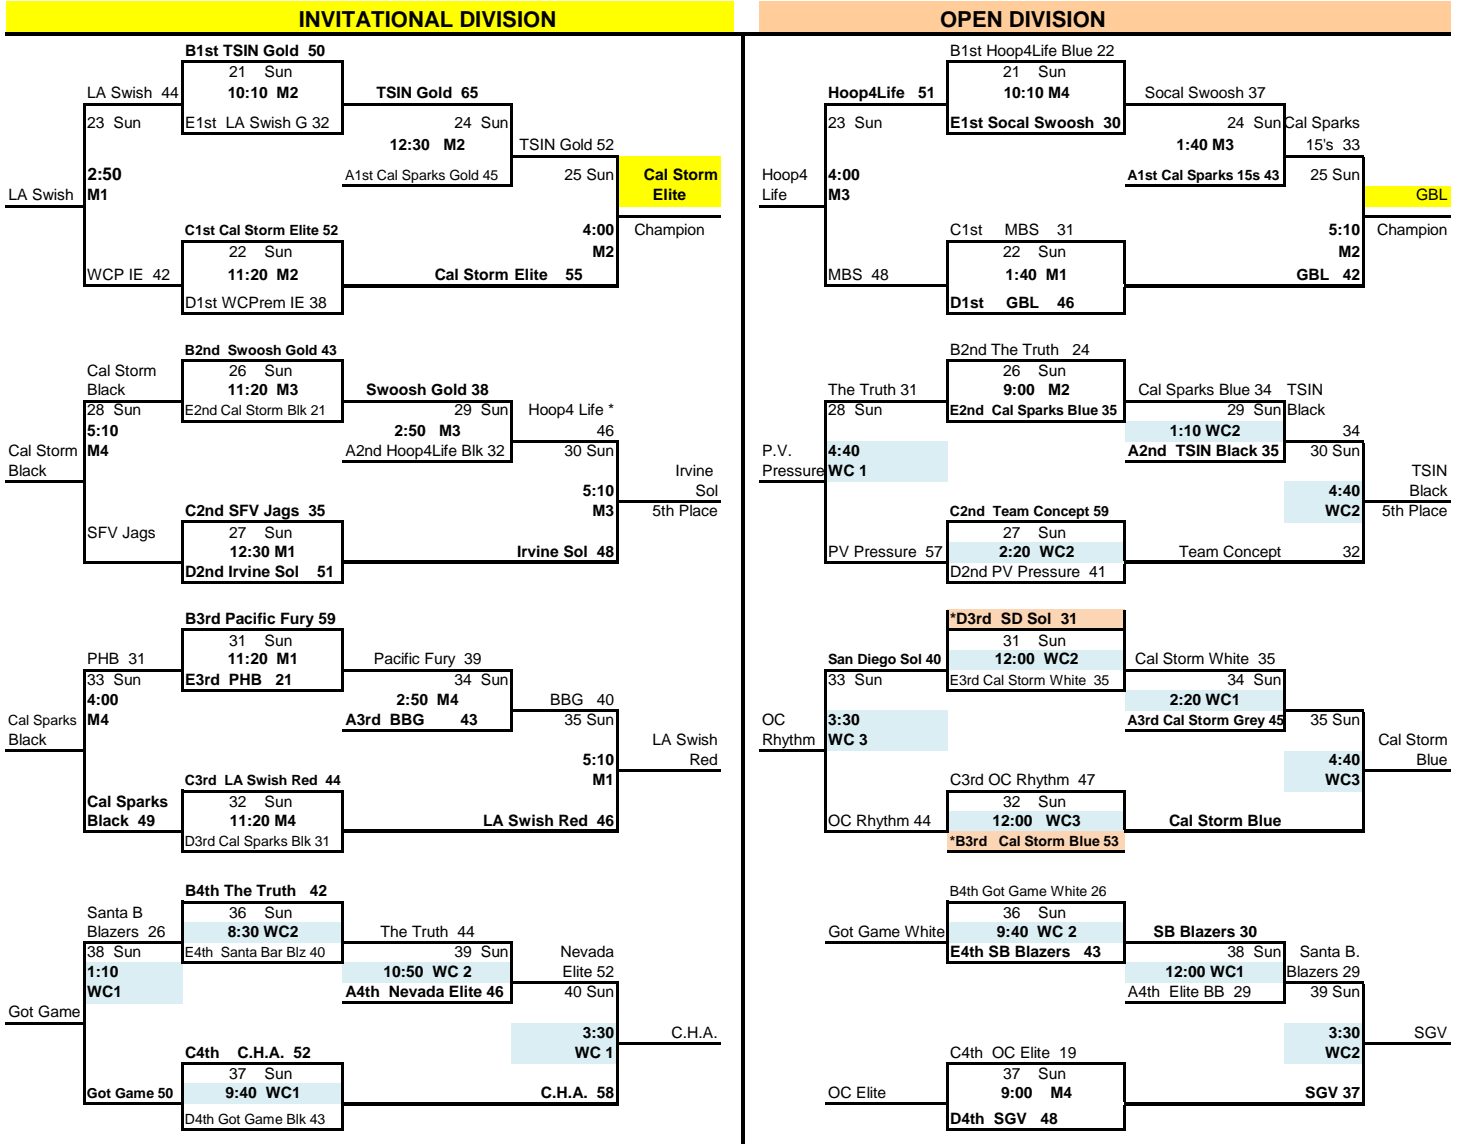

Cal Sparks Summer Jam 2008
15u Division

Pool A					W/L	Finish		Pool B		W/L	Finish
	1		L.A. Swish White	2-0	1		1	GBL	2-0	1	
	2		Hoop for Life O.C	1-1	2		2	Team Concept Green	0-2	3	
	3		Team Concept 8th	0-2	3		3	Pacific Fury	1-1	2	
Pool C					W/L	Finish		Pool D		W/L	Finish
	1		TSIN Blue	1-1	2		1	The Truth 14s	2-0	1	
	2		Pacific Elite Silver	1-1	3		2	O.C. Elite	1-1	2	
	3		Cal Storm Navy	1-1	1 Tb		3	San Diego Sol	0-2	3	
Day	G	Site	Game Time	Home	Score	Visitor	Score				
Sat	1	WC 1	11:20	A1	51	A2	18				
Sat	2	WC 1	2:50	A1	56	A3	19				
Sat	3	WC 1	5:10	A2	46	A3	25				
Sat	4	WC 1	1:40	B2	33	B3	36				
Sat	5	WC 1	4:00	B1	52	B2	26				
Sat	6	WC 3	6:20	B1	43	B3	21				
Sat	7	WC 2	11:20	C1	38	C2	27	C1: +9-6= +3			
Sat	8	WC 2	2:50	C1	27	C3	33	C2: -9+1= - 8			
Sat	9	WC 3	5:10	C2	41	C3	40	C3: +6-1= +5			
Sat	10	WC 1	9:00	D1	38	D2	35				
Sat	11	WC 2	1:40	D1	51	D3	40				
Sat	12	WC 2	5:10	D2	48	D3	38