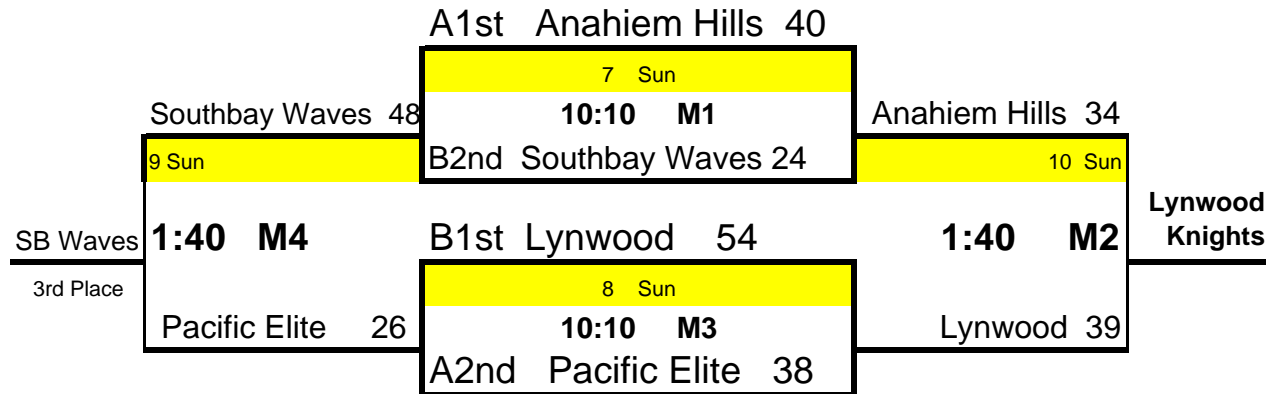

Cal Sparks Summer Jam 2008
7th Grade Division

Pool A

W/L

1	Pacific Elite	1-1
2	Cal Sparks	0-2
3	Anahiem Hills	2-0

Pool B

Team

W/L

1	Team Concept	0-2
2	Lynwood	2-0
3	Southbay Waves	1-1

Day	G	Site	Game Time	Home	Score	Visitor	Score
Sat	1	WC 3	9:00	A1	25	A2	15
Sat	2	WC 3	11:20	A2	9	A3	33
Sat	3	WC 3	1:40	A1	13	A3	35
Sat	4	WC 3	10:10	B1	35	B2	41
Sat	5	WC 3	12:30	B1	29	B3	41
Sat	6	WC 3	2:50	B2	38	B3	36

Sunday

Sun	11	WC 3	9:40	A3rd Cal Sparks	19	B3rd Team Concept	24