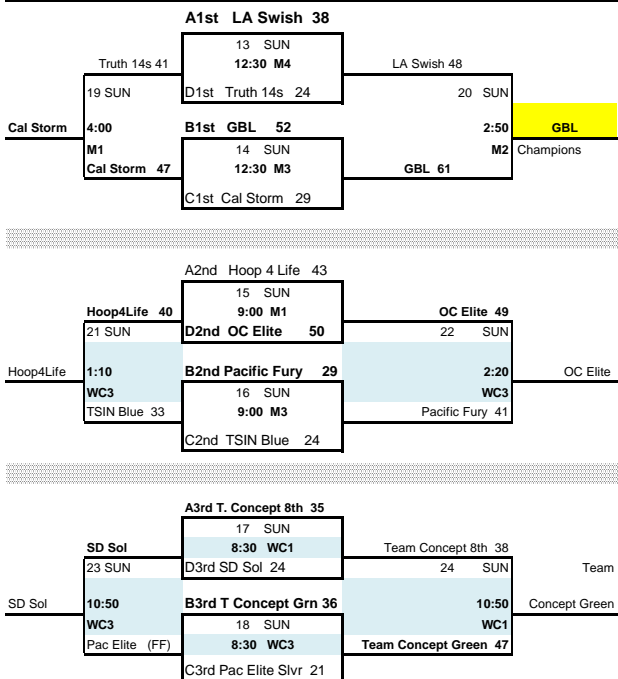

Summer Jam 2008

Invitational Champions: Cal Storm Elite. 2nd Place TSIN
Open Division Champions: GBL 2nd Place: Cal Sparks 15s
15u Division Champions: GBL 2nd Place: LA Swish
7th Grade Champions: Lynwood 2nd Place: Anahiem Hills

[Mater Dei High School. 1202 W. Edinger Ave. Santa Ana CA. 92707](#)

M= Mater Dei. Courts 1,2,3 in the Murello Center. M4 is main court in the Old Gym.

As you enter Murello Center, M1 is to the Left. M2 Center, M3 to the right.

To get to M4 From the Murello Center parking lot: Walk down "Heisman Lane" past the Pool to M4 in the Old Gym.

[Warrior Center. 6125 Chip Avenue. Cypress, CA. 90630](#)

WC= Warrior Center. As you enter, WC1 to the right. WC2 Center. WC3 to the far left.

15U Division

Cal Sparks Summer Jam 2008
15u Division

Pool A					W/L	Finish		Pool B		W/L	Finish
	1		L.A. Swish White	2-0	1		1	GBL	2-0	1	
	2		Hoop for Life O.C	1-1	2		2	Team Concept Green	0-2	3	
	3		Team Concept 8th	0-2	3		3	Pacific Fury	1-1	2	
Pool C					W/L	Finish		Pool D		W/L	Finish
	1		TSIN Blue	1-1	2		1	The Truth 14s	2-0	1	
	2		Pacific Elite Silver	1-1	3		2	O.C. Elite	1-1	2	
	3		Cal Storm Navy	1-1	1 Tb		3	San Diego Sol	0-2	3	
Day	G	Site	Game Time	Home	Score	Visitor	Score				
Sat	1	WC 1	11:20	A1	51	A2	18				
Sat	2	WC 1	2:50	A1	56	A3	19				
Sat	3	WC 1	5:10	A2	46	A3	25				
Sat	4	WC 1	1:40	B2	33	B3	36				
Sat	5	WC 1	4:00	B1	52	B2	26				
Sat	6	WC 3	6:20	B1	43	B3	21				
Sat	7	WC 2	11:20	C1	38	C2	27	C1: +9-6= +3			
Sat	8	WC 2	2:50	C1	27	C3	33	C2: -9+1= - 8			
Sat	9	WC 3	5:10	C2	41	C3	40	C3: +6-1= +5			
Sat	10	WC 1	9:00	D1	38	D2	35				
Sat	11	WC 2	1:40	D1	51	D3	40				
Sat	12	WC 2	5:10	D2	48	D3	38				